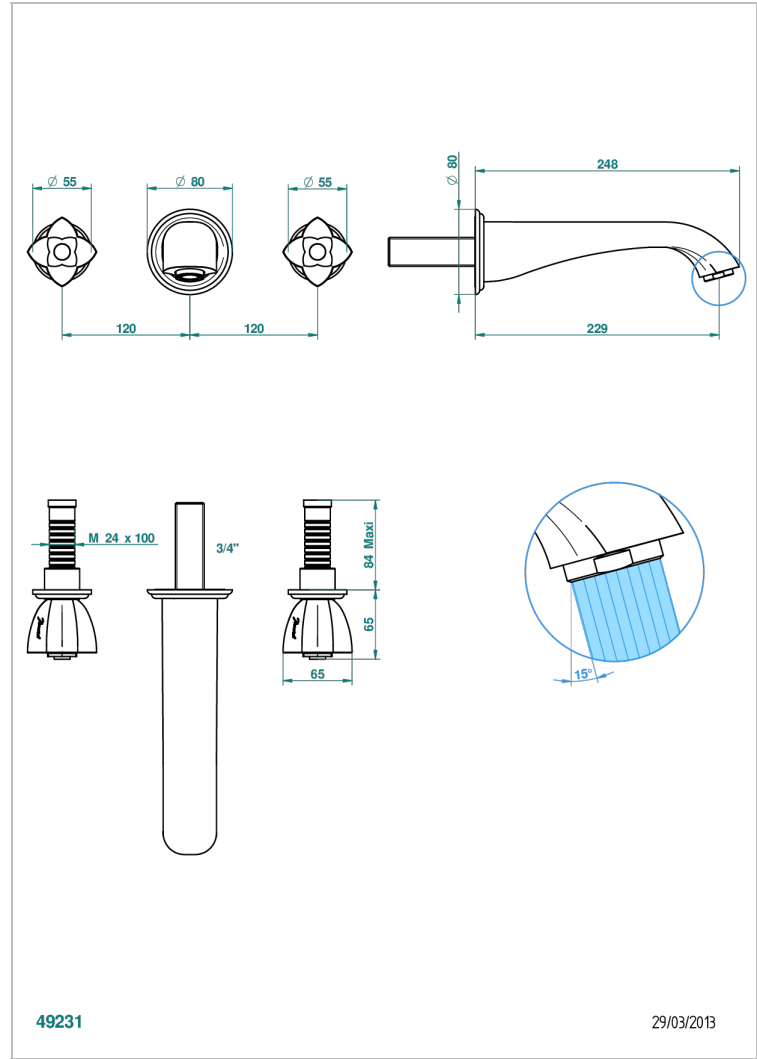

# PETALE DE CRISTAL - BLACK CRYSTAL

U6D-40SGB

Trim only for wall mounted 3-hole basin mixer

## CHARACTERISTIC

- Pétale de Cristal - Black crystal
- Trim only for wall mounted 3-hole basin mixer

## RELATED SKU'S

- Ref. G00-40AC Rough parts for wall mounted 3 hole mixer, cross handle version
- Ref. G00-40AM Rough parts for wall mounted 3 hole mixer, lever handle version