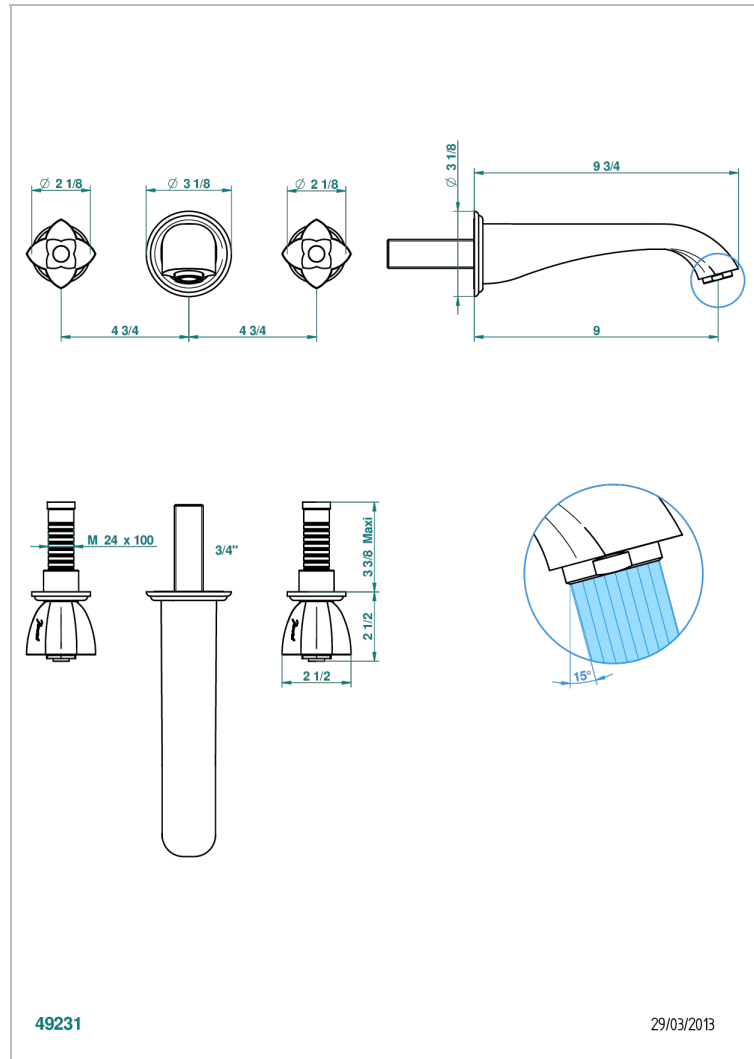

PETALE DE CRISTAL - CRISTAL NEGRO

U6D-40SGB

Trim only for wall mounted 3-hole basin mixer

THG[®]
PARIS

CARACTERÍSTICAS

- Pétale de Cristal - cristal negro
- Trim only for wall mounted 3-hole basin mixer

ESPECIFICACIONES TÉCNICAS

- Recommandé : 3 bars (max. 5 bars) - Advised : 43,5 psi (max. 72 psi)
- 15 l/min à 3 bars (4 gpm at 43.5 psi)

PRODUCTOS RELACIONADOS

- Ref. G00-40AC Rough parts for wall mounted 3 hole mixer, cross handle version
- Ref. G00-40AM Rough parts for wall mounted 3 hole mixer, lever handle version