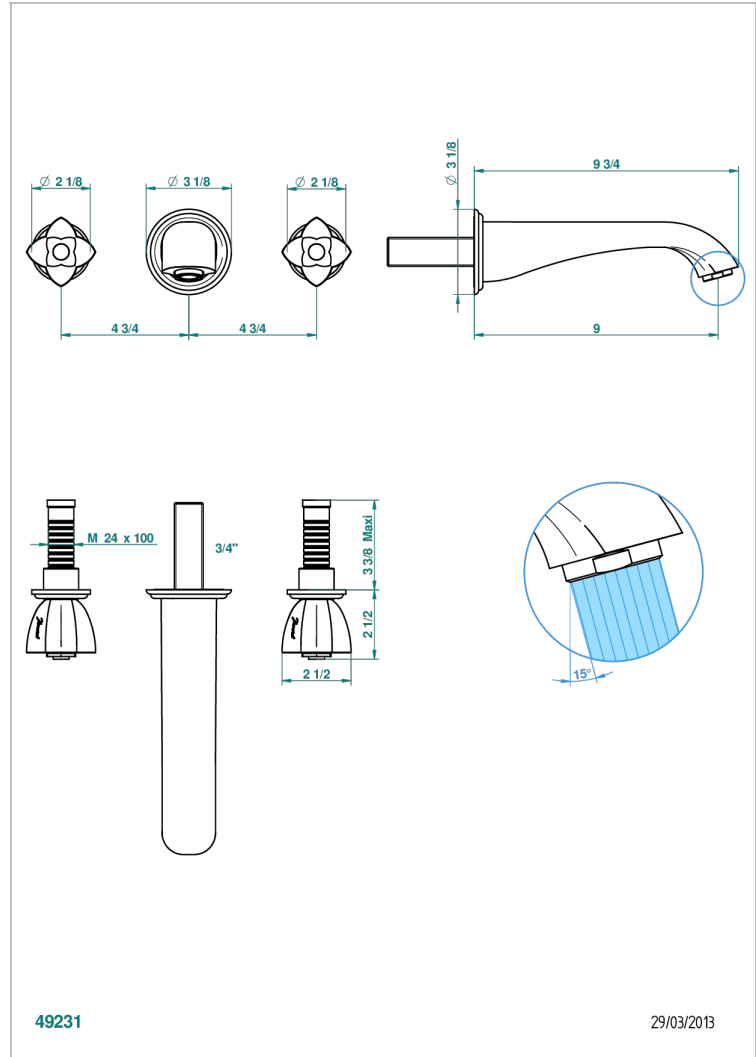

# PETALE DE CRISTAL - BLACK CRYSTAL

U6D-40SGB

Trim only for wall mounted 3-hole basin mixer

THG<sup>®</sup>  
PARIS

## CHARACTERISTIC

- Pétale de Cristal - Black crystal
- Trim only for wall mounted 3-hole basin mixer

## RELATED SKU'S

- Ref. G00-40AC Rough parts for wall mounted 3 hole mixer, cross handle version
- Ref. G00-40AM Rough parts for wall mounted 3 hole mixer, lever handle version