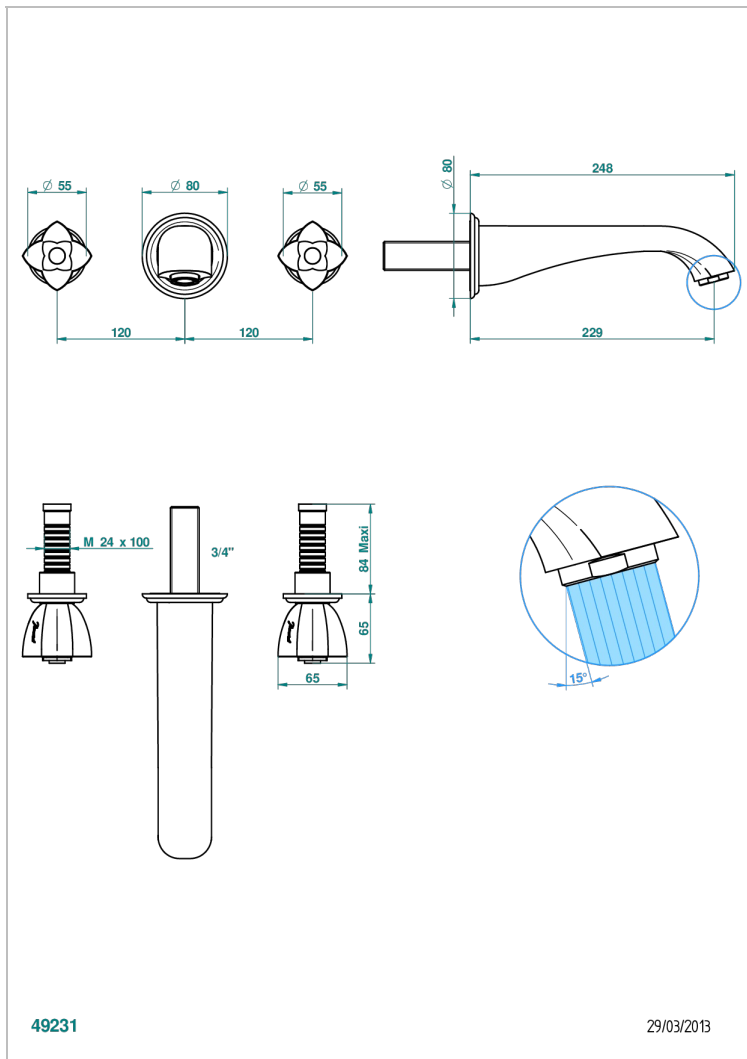

# PETALE DE CRISTAL - CRISTAL NEGRO

U6D-40SGB

Trim only for wall mounted 3-hole basin mixer

THG<sup>®</sup>  
PARIS

49231

29/03/2013

## CARACTERÍSTICAS

- Pétale de Cristal - cristal negro
- Trim only for wall mounted 3-hole basin mixer

## PRODUCTOS RELACIONADOS

- Ref. G00-40AC Rough parts for wall mounted 3 hole mixer, cross handle version
- Ref. G00-40AM Rough parts for wall mounted 3 hole mixer, lever handle version