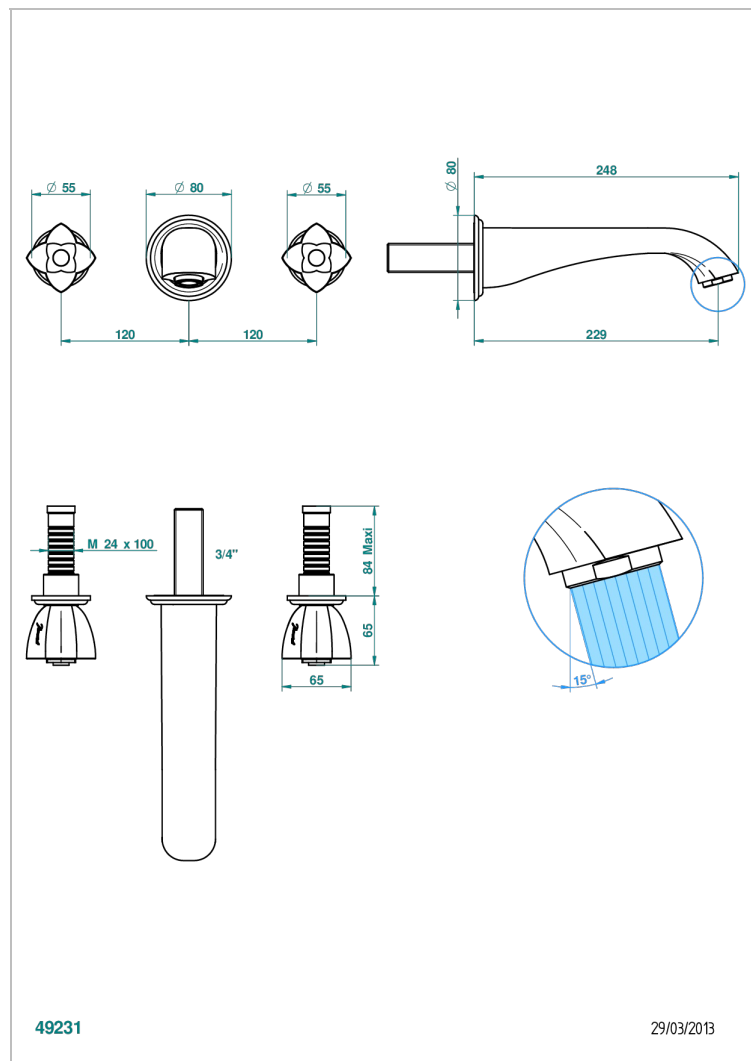

PETALE DE CRISTAL - BLACK CRYSTAL

U6D-40SGB

Trim only for wall mounted 3-hole basin mixer

CHARACTERISTIC

- Pétale de Cristal - Black crystal
- Trim only for wall mounted 3-hole basin mixer

TECHNICAL SPECS

- Recommandé : 3 bars (max. 5 bars) - Advised : 43,5 psi (max. 72 psi)
- 15 l/min à 3 bars (4 gpm at 43.5 psi)

RELATED SKU'S

- Ref. G00-40AC Rough parts for wall mounted 3 hole mixer, cross handle version
- Ref. G00-40AM Rough parts for wall mounted 3 hole mixer, lever handle version

AVAILABLE FINITIONS

Antique nickel - H28
Black ceram - D30
Blush PVD - H62
Brass color PVD - H49
Brown bronze color PVD - F33
Gold color PVD - H52