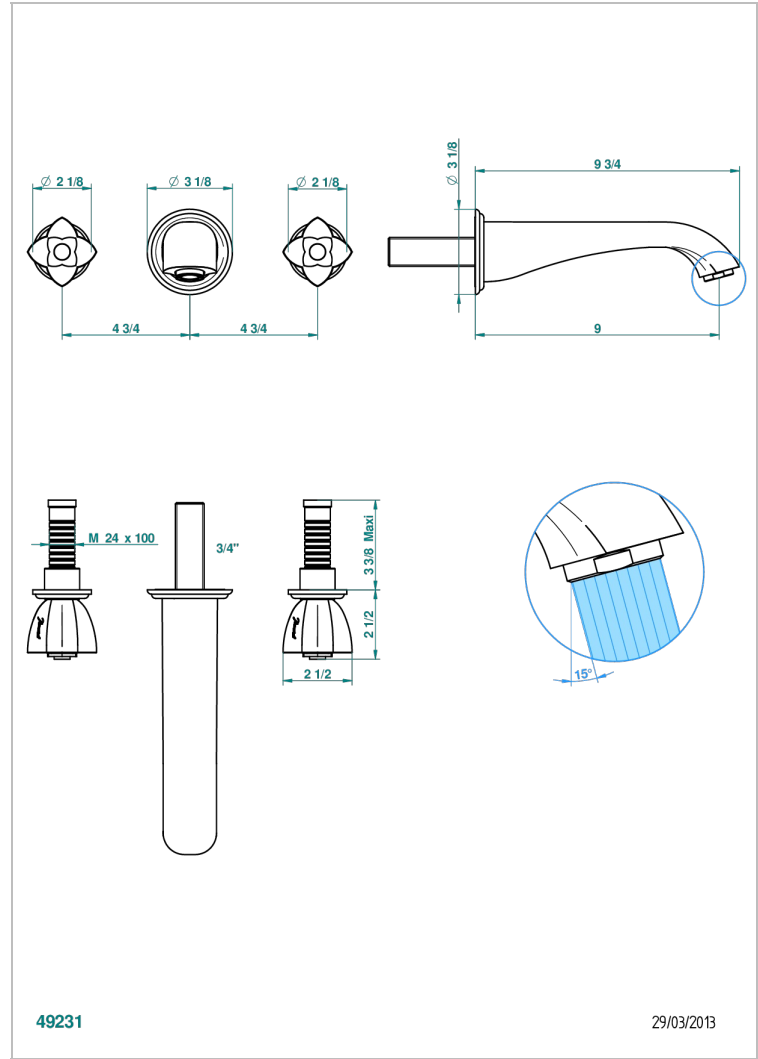

PETALE DE CRISTAL - CRISTAL NEGRO

U6D-40SGB

Trim only for wall mounted 3-hole basin mixer

THG[®]
PARIS

CARACTERÍSTICAS

- Pétale de Cristal - cristal negro
- Trim only for wall mounted 3-hole basin mixer

ESPECIFICACIONES TÉCNICAS

- Recommandé : 3 bars (max. 5 bars) - Advised : 43,5 psi (max. 72 psi)
- 15 l/min à 3 bars (4 gpm at 43.5 psi)

PRODUCTOS RELACIONADOS

- Ref. G00-40AC Rough parts for wall mounted 3 hole mixer, cross handle version
- Ref. G00-40AM Rough parts for wall mounted 3 hole mixer, lever handle version