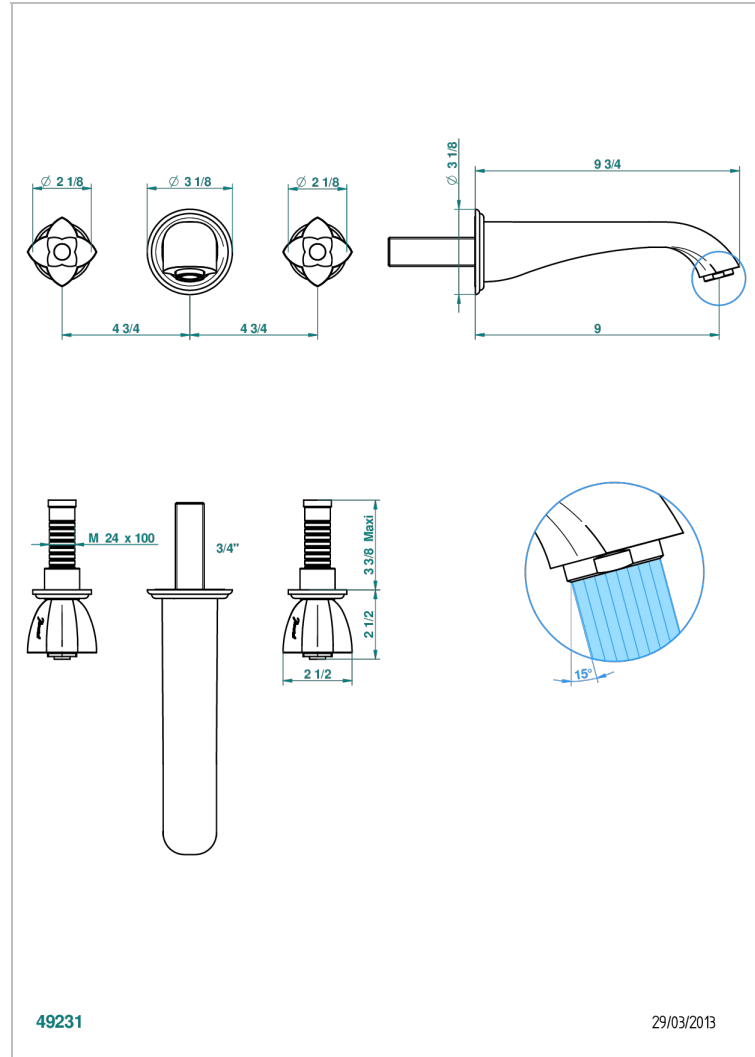

PETALE DE CRISTAL - BLACK CRYSTAL

U6D-40SGB

Trim only for wall mounted 3-hole basin mixer

49231

29/03/2013

CHARACTERISTIC

- Pétale de Cristal - Black crystal
- Trim only for wall mounted 3-hole basin mixer

TECHNICAL SPECS

- Recommandé : 3 bars (max. 5 bars) - Advised : 43,5 psi (max. 72 psi)
- 15 l/min à 3 bars (4 gpm at 43.5 psi)

RELATED SKU'S

- Ref. G00-40AC Rough parts for wall mounted 3 hole mixer, cross handle version
- Ref. G00-40AM Rough parts for wall mounted 3 hole mixer, lever handle version