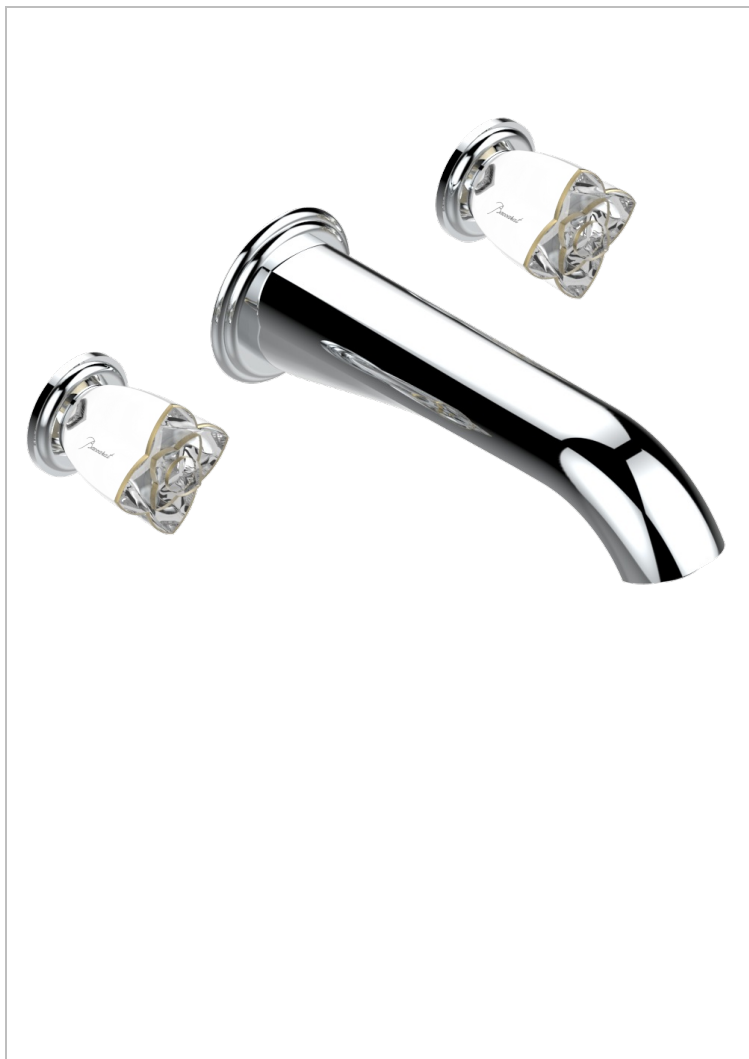

PETALE DE CRISTAL - CLEAR CRYSTAL FINE GOLD THREAD

THG[®]
PARIS

U6E-40SGB

Trim only for wall mounted 3-hole basin mixer

49230

29/03/2013

CHARACTERISTIC

- Pétale de Cristal - Clear crystal fine gold thread
- Trim only for wall mounted 3-hole basin mixer

TECHNICAL SPECS

- Recommandé : 3 bars (max. 5 bars) - Advised : 43,5 psi (max. 72 psi)
- 15 l/min à 3 bars (4 gpm at 43.5 psi)

RELATED SKU'S

- Ref. G00-40AC Rough parts for wall mounted 3 hole mixer, cross handle version
- Ref. G00-40AM Rough parts for wall mounted 3 hole mixer, lever handle version

AVAILABLE FINITIONS

Antique nickel - H28
Black ceram - D30
Blush PVD - H62
Brass color PVD - H49
Brown bronze color PVD - F33
Gold color PVD - H52

Graphite PVD - H64
Lacquered light bronze - D01
Matt Umber PVD - H67
Matt blush PVD - H60
Matt brass color PVD - H50
Matt brown bronze color PVD - F34