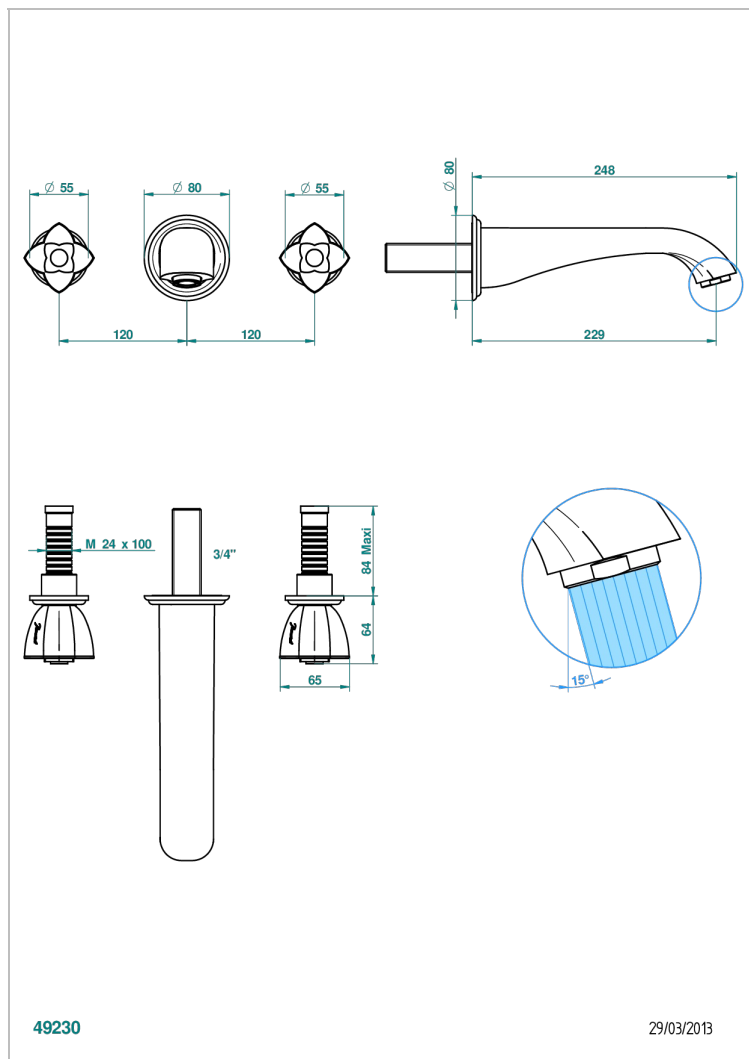

PETALE DE CRISTAL - CLEAR CRYSTAL FINE GOLD THREAD

THG[®]
PARIS

U6E-40SGB

Trim only for wall mounted 3-hole basin mixer

49230

29/03/2013

CHARACTERISTIC

- Pétale de Cristal - Clear crystal fine gold thread
- Trim only for wall mounted 3-hole basin mixer

TECHNICAL SPECS

- Recommandé : 3 bars (max. 5 bars) - Advised : 43,5 psi (max. 72 psi)
- 15 l/min à 3 bars (4 gpm at 43.5 psi)

RELATED SKU'S

- Ref. G00-40AC Rough parts for wall mounted 3 hole mixer, cross handle version
- Ref. G00-40AM Rough parts for wall mounted 3 hole mixer, lever handle version