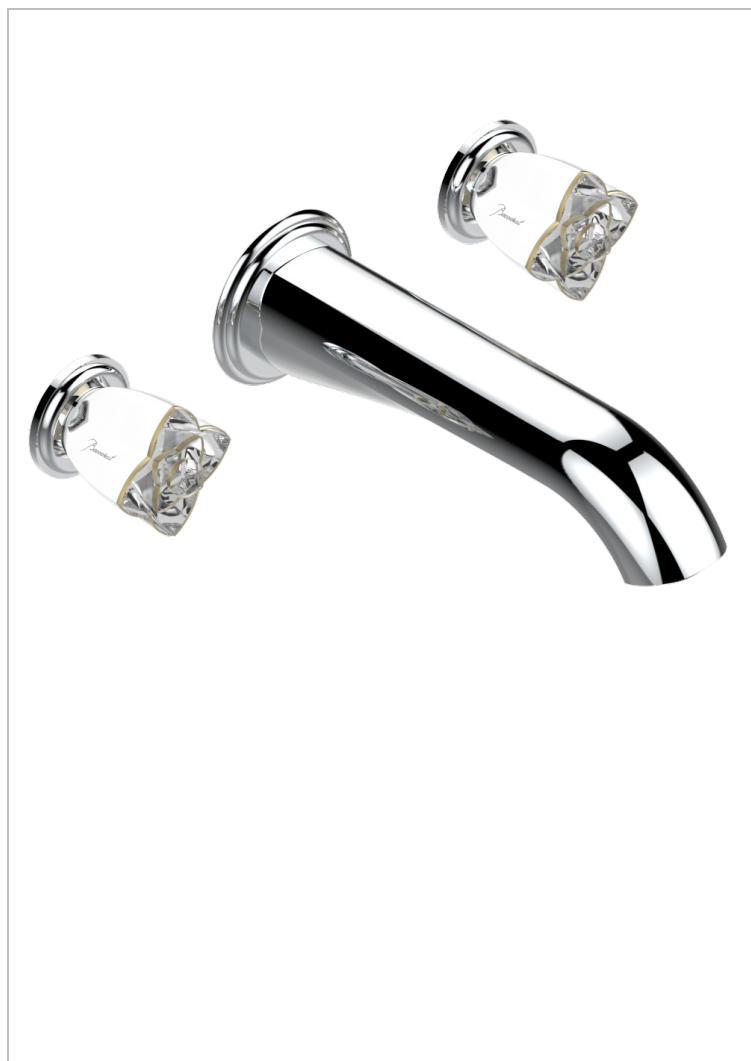

PETALE DE CRISTAL - CLEAR CRYSTAL FINE GOLD THREAD

U6E-40SGB

Trim only for wall mounted 3-hole basin mixer

CHARACTERISTIC

- Pétale de Cristal - Clear crystal fine gold thread
- Trim only for wall mounted 3-hole basin mixer

TECHNICAL SPECS

- Recommandé : 3 bars (max. 5 bars) - Advised : 43,5 psi (max. 72 psi)
- 15 l/min à 3 bars (4 gpm at 43.5 psi)

RELATED SKU'S

- Ref. G00-40AC Rough parts for wall mounted 3 hole mixer, cross handle version
- Ref. G00-40AM Rough parts for wall mounted 3 hole mixer, lever handle version

AVAILABLE FINITIONS

Antique nickel - H28
Black ceram - D30
Blush PVD - H62
Brass color PVD - H49
Brown bronze color PVD - F33
Gold color PVD - H52

Graphite PVD - H64
Lacquered light bronze - D01
Matt Umber PVD - H67
Matt blush PVD - H60
Matt brass color PVD - H50
Matt brown bronze color PVD - F34