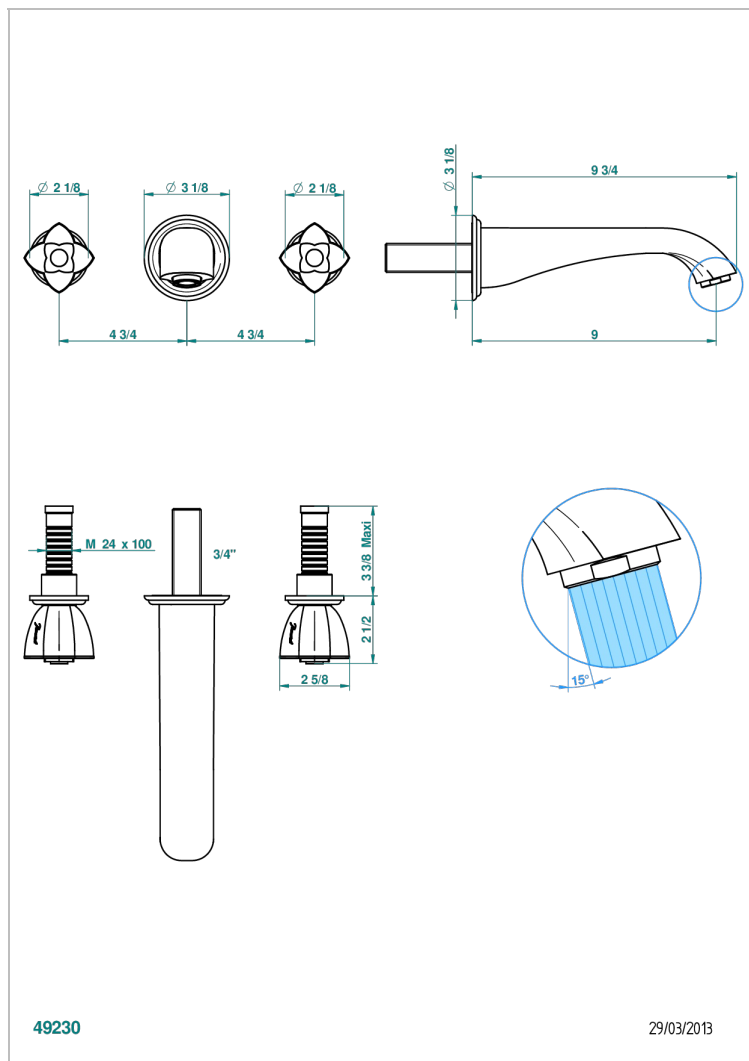

PETALE DE CRISTAL - CLEAR CRYSTAL FINE GOLD THREAD

U6E-40SGB

Trim only for wall mounted 3-hole basin mixer

CHARACTERISTIC

- Pétale de Cristal - Clear crystal fine gold thread
- Trim only for wall mounted 3-hole basin mixer

TECHNICAL SPECS

- Recommandé : 3 bars (max. 5 bars) - Advised : 43,5 psi (max. 72 psi)
- 15 l/min à 3 bars (4 gpm at 43.5 psi)

RELATED SKU'S

- Ref. G00-40AC Rough parts for wall mounted 3 hole mixer, cross handle version
- Ref. G00-40AM Rough parts for wall mounted 3 hole mixer, lever handle version