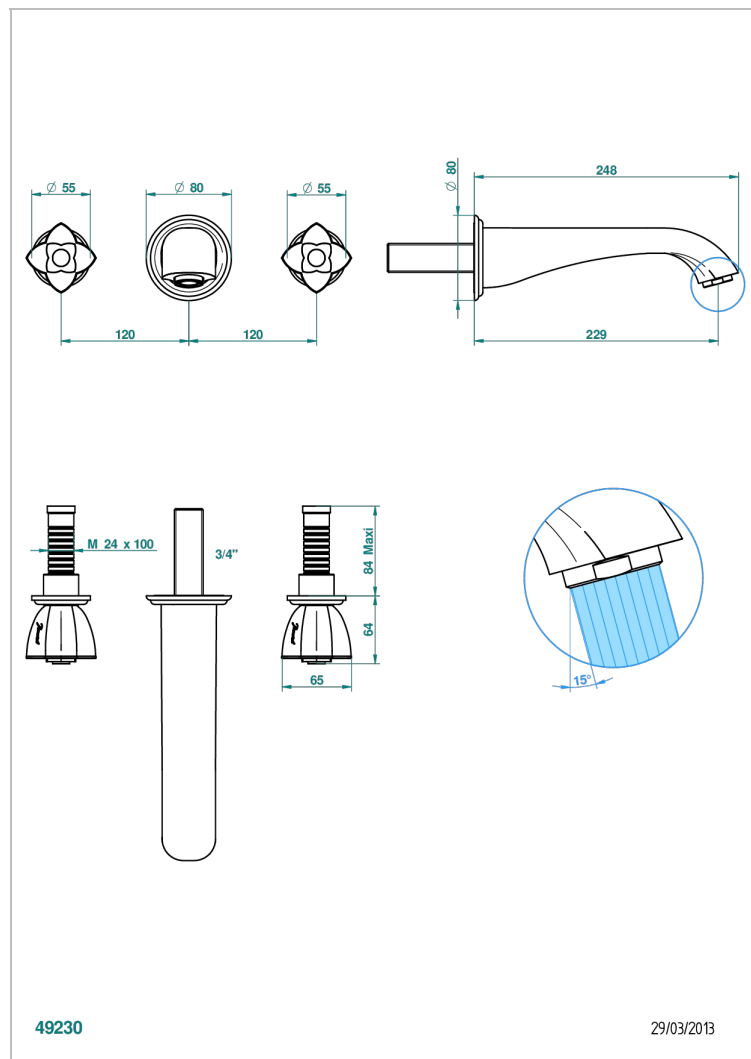

PETALE DE CRISTAL - CLEAR CRYSTAL FINE GOLD THREAD

THG[®]
PARIS

U6E-40SGB

Trim only for wall mounted 3-hole basin mixer

49230

29/03/2013

CHARACTERISTIC

- Pétale de Cristal - Clear crystal fine gold thread
- Trim only for wall mounted 3-hole basin mixer

TECHNICAL SPECS

- Recommandé : 3 bars (max. 5 bars) - Advised : 43,5 psi (max. 72 psi)
- 15 l/min à 3 bars (4 gpm at 43.5 psi)

RELATED SKU'S

- Ref. G00-40AC Rough parts for wall mounted 3 hole mixer, cross handle version
- Ref. G00-40AM Rough parts for wall mounted 3 hole mixer, lever handle version