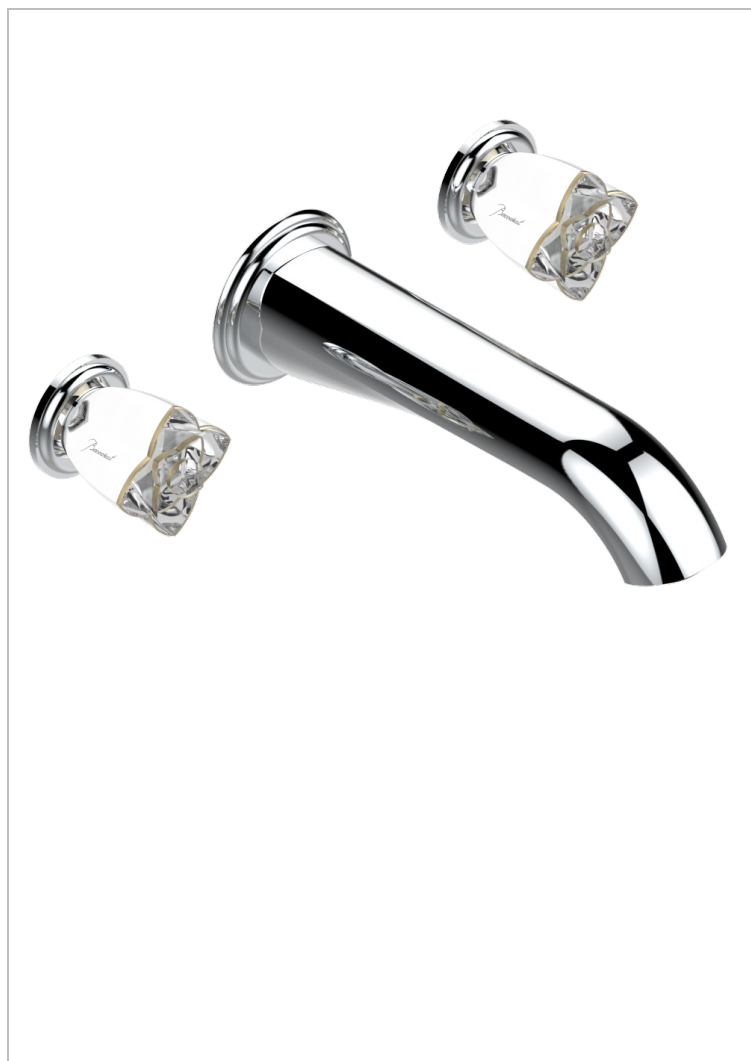

PETALE DE CRISTAL - CLEAR CRYSTAL FINE GOLD THREAD

U6E-40SGB

Trim only for wall mounted 3-hole basin mixer

49230

29/03/2013

CHARACTERISTIC

- Pétale de Cristal - Clear crystal fine gold thread
- Trim only for wall mounted 3-hole basin mixer

TECHNICAL SPECS

- Recommandé : 3 bars (max. 5 bars) - Advised : 43,5 psi (max. 72 psi)
- 15 l/min à 3 bars (4 gpm at 43.5 psi)

RELATED SKU'S

- Ref. G00-40AC Rough parts for wall mounted 3 hole mixer, cross handle version
- Ref. G00-40AM Rough parts for wall mounted 3 hole mixer, lever handle version

AVAILABLE FINITIONS

Antique nickel - H28
Black ceram - D30
Blush PVD - H62
Brass color PVD - H49
Brown bronze color PVD - F33
Gold color PVD - H52

Graphite PVD - H64
Lacquered light bronze - D01
Matt Umber PVD - H67
Matt blush PVD - H60
Matt brass color PVD - H50
Matt brown bronze color PVD - F34