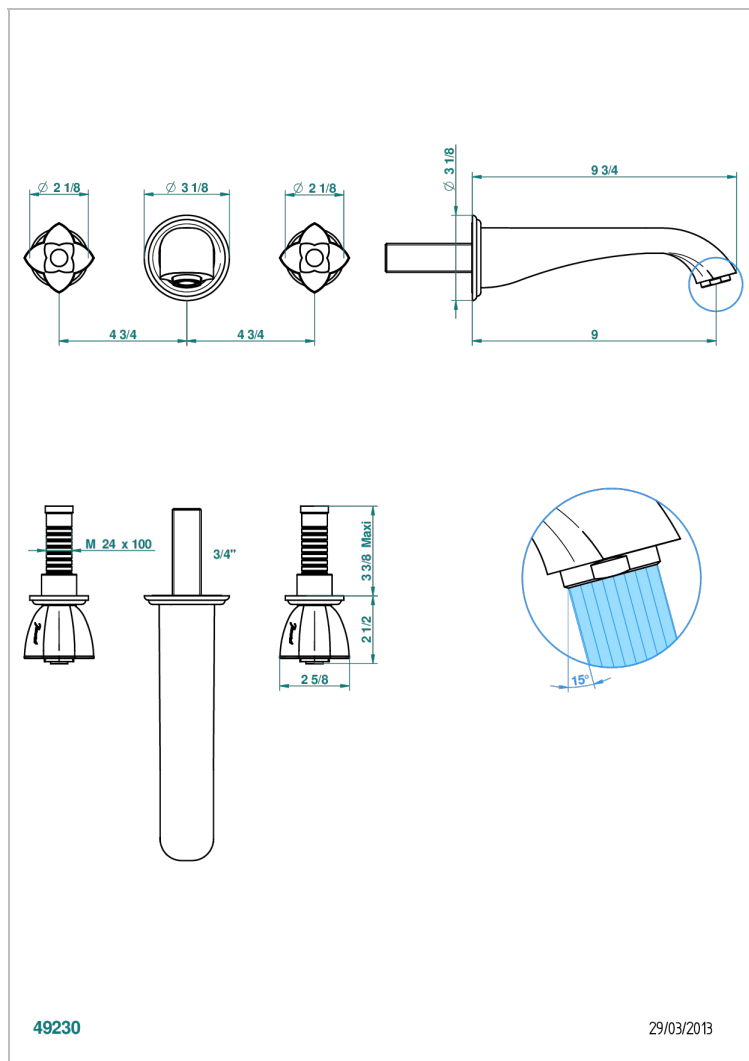

PETALE DE CRISTAL - CLEAR CRYSTAL FINE GOLD THREAD

U6E-40SGB

Trim only for wall mounted 3-hole basin mixer

49230

29/03/2013

CHARACTERISTIC

- Pétale de Cristal - Clear crystal fine gold thread
- Trim only for wall mounted 3-hole basin mixer

TECHNICAL SPECS

- Recommandé : 3 bars (max. 5 bars) - Advised : 43,5 psi (max. 72 psi)
- 15 l/min à 3 bars (4 gpm at 43.5 psi)

RELATED SKU'S

- Ref. G00-40AC Rough parts for wall mounted 3 hole mixer, cross handle version
- Ref. G00-40AM Rough parts for wall mounted 3 hole mixer, lever handle version