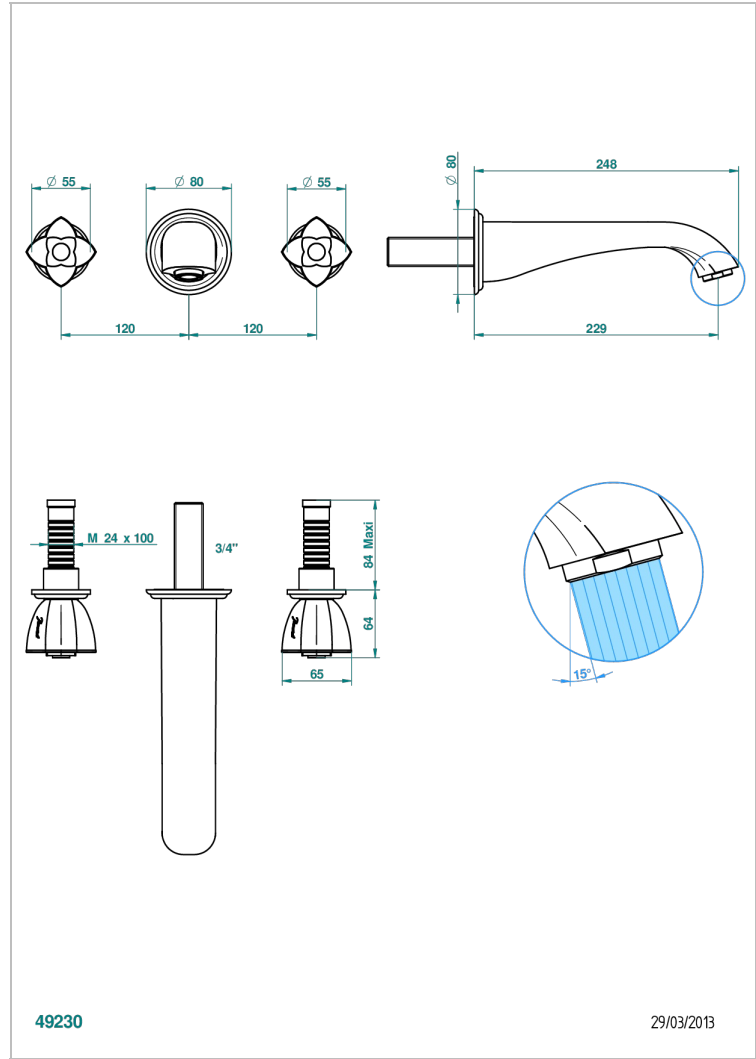

PETALE DE CRISTAL CLAIR LISERE DORE

U6E-40SGB

Trim only for wall mounted 3-hole basin mixer

THG[®]
PARIS

CARACTERÍSTICAS

- Pétale de Cristal clair liseré doré
- Trim only for wall mounted 3-hole basin mixer

ESPECIFICACIONES TÉCNICAS

- Recommandé : 3 bars (max. 5 bars) - Advised : 43,5 psi (max. 72 psi)
- 15 l/min à 3 bars (4 gpm at 43.5 psi)

PRODUCTOS RELACIONADOS

- Ref. G00-40AC Rough parts for wall mounted 3 hole mixer, cross handle version
- Ref. G00-40AM Rough parts for wall mounted 3 hole mixer, lever handle version