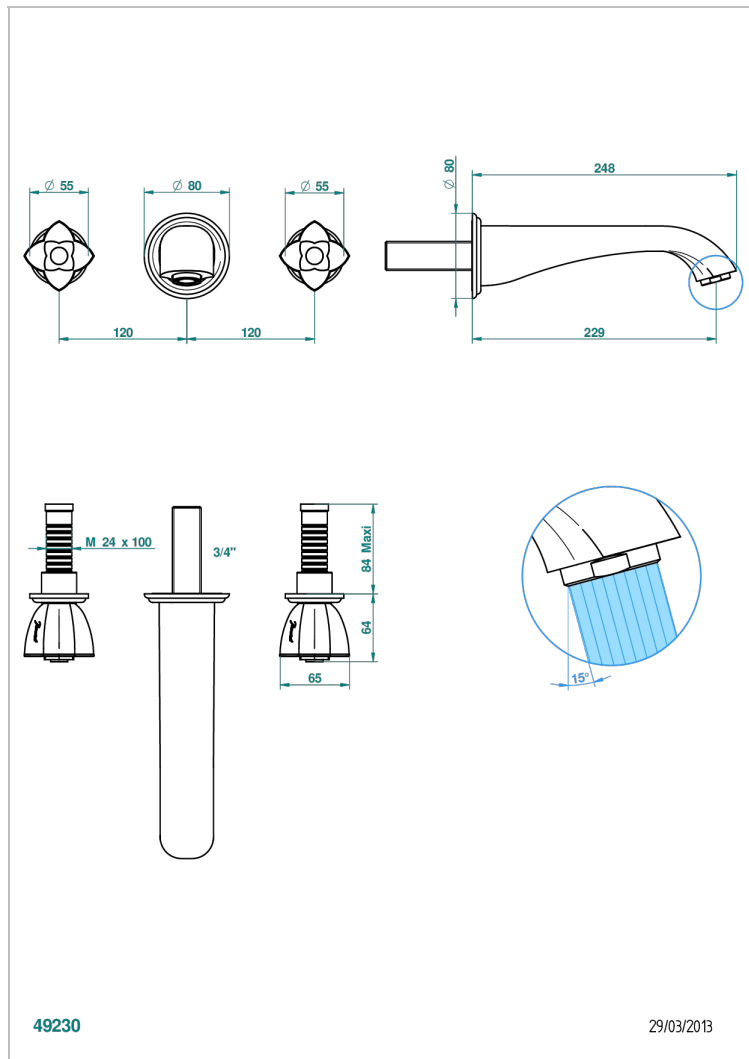

# PETALE DE CRISTAL - CLEAR CRYSTAL FINE GOLD THREAD

THG<sup>®</sup>  
PARIS

U6E-40SGB

Trim only for wall mounted 3-hole basin mixer

## CHARACTERISTIC

- Pétale de Cristal - Clear crystal fine gold thread
- Trim only for wall mounted 3-hole basin mixer

## RELATED SKU'S

- Ref. G00-40AC Rough parts for wall mounted 3 hole mixer, cross handle version
- Ref. G00-40AM Rough parts for wall mounted 3 hole mixer, lever handle version