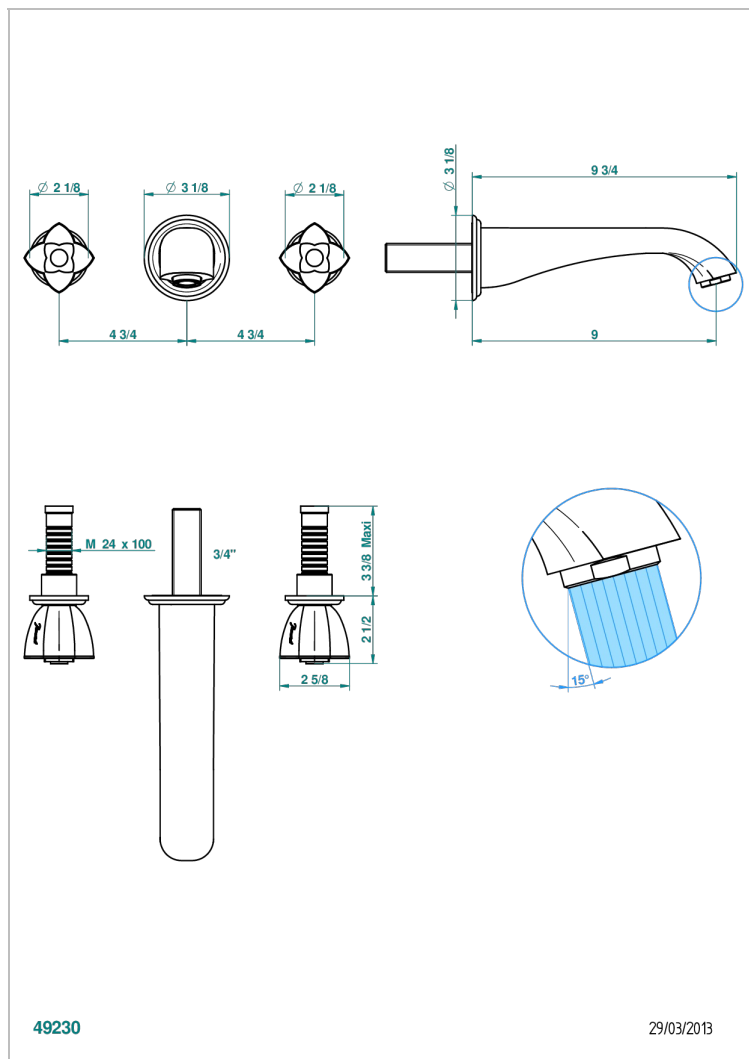

PETALE DE CRISTAL - CLEAR CRYSTAL FINE GOLD THREAD

U6E-40SGB

Trim only for wall mounted 3-hole basin mixer

CHARACTERISTIC

- Pétale de Cristal - Clear crystal fine gold thread
- Trim only for wall mounted 3-hole basin mixer

TECHNICAL SPECS

- Recommandé : 3 bars (max. 5 bars) - Advised : 43,5 psi (max. 72 psi)
- 15 l/min à 3 bars (4 gpm at 43.5 psi)

RELATED SKU'S

- Ref. G00-40AC Rough parts for wall mounted 3 hole mixer, cross handle version
- Ref. G00-40AM Rough parts for wall mounted 3 hole mixer, lever handle version