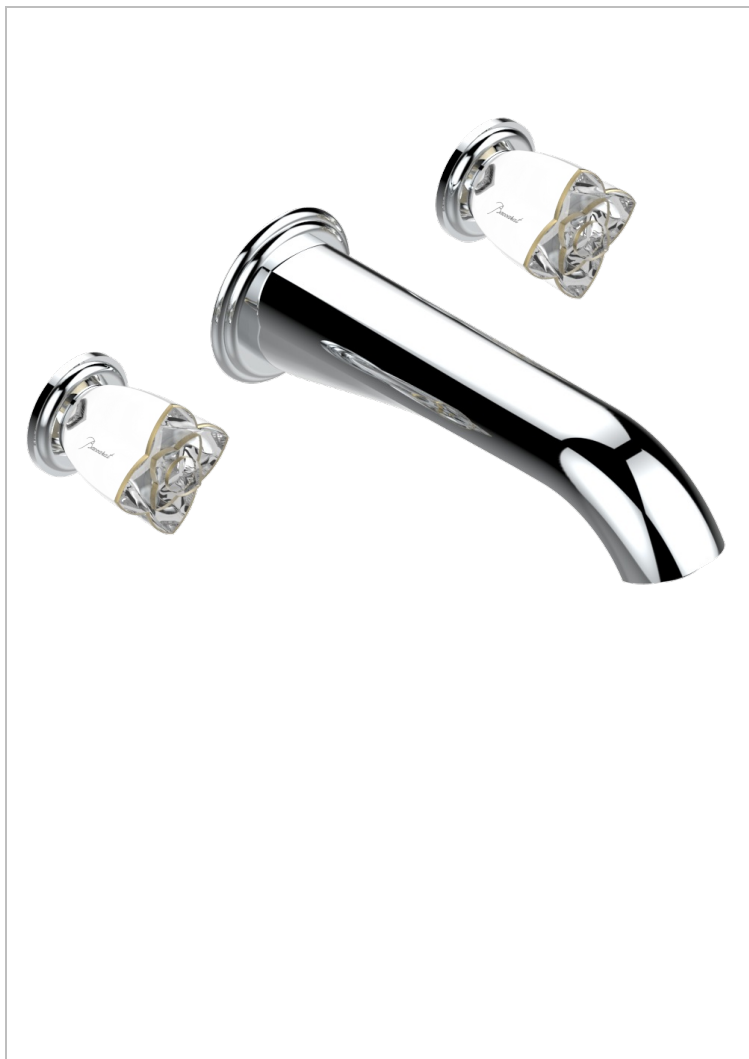

PETALE DE CRISTAL - CLEAR CRYSTAL FINE GOLD THREAD

U6E-40SGB

Trim only for wall mounted 3-hole basin mixer

CHARACTERISTIC

- Pétale de Cristal - Clear crystal fine gold thread
- Trim only for wall mounted 3-hole basin mixer

TECHNICAL SPECS

- Recommandé : 3 bars (max. 5 bars) - Advised : 43,5 psi (max. 72 psi)
- 15 l/min à 3 bars (4 gpm at 43.5 psi)

RELATED SKU'S

- Ref. G00-40AC Rough parts for wall mounted 3 hole mixer, cross handle version
- Ref. G00-40AM Rough parts for wall mounted 3 hole mixer, lever handle version

AVAILABLE FINITIONS

Antique nickel - H28
Black ceram - D30
Blush PVD - H62
Brass color PVD - H49
Brown bronze color PVD - F33
Gold color PVD - H52

Graphite PVD - H64
Lacquered light bronze - D01
Matt Umber PVD - H67
Matt blush PVD - H60
Matt brass color PVD - H50
Matt brown bronze color PVD - F34