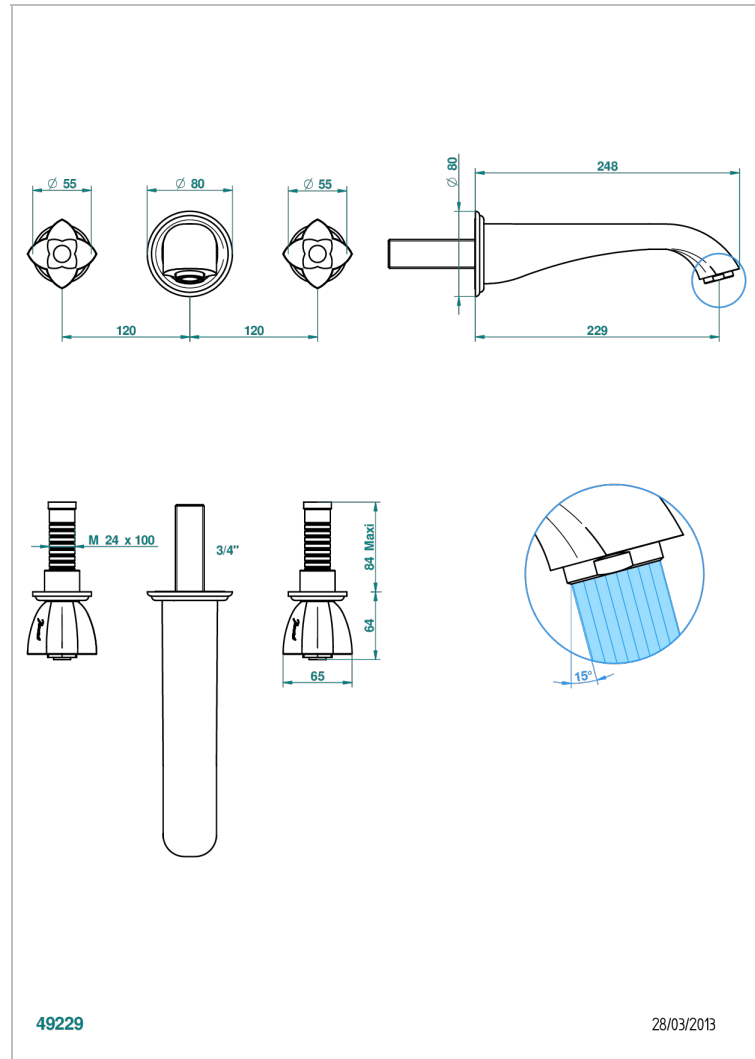

PETALE DE CRISTAL - CLEAR CRYSTAL

U6A-40SGB

Trim only for wall mounted 3-hole basin mixer

THG[®]
PARIS

49229

28/03/2013

CHARACTERISTIC

- Pétale de Cristal - Clear crystal
- Trim only for wall mounted 3-hole basin mixer

TECHNICAL SPECS

- Recommandé : 3 bars (max. 5 bars) - Advised : 43,5 psi (max. 72 psi)
- 15 l/min à 3 bars (4 gpm at 43.5 psi)

RELATED SKU'S

- Ref. G00-40AC Rough parts for wall mounted 3 hole mixer, cross handle version
- Ref. G00-40AM Rough parts for wall mounted 3 hole mixer, lever handle version