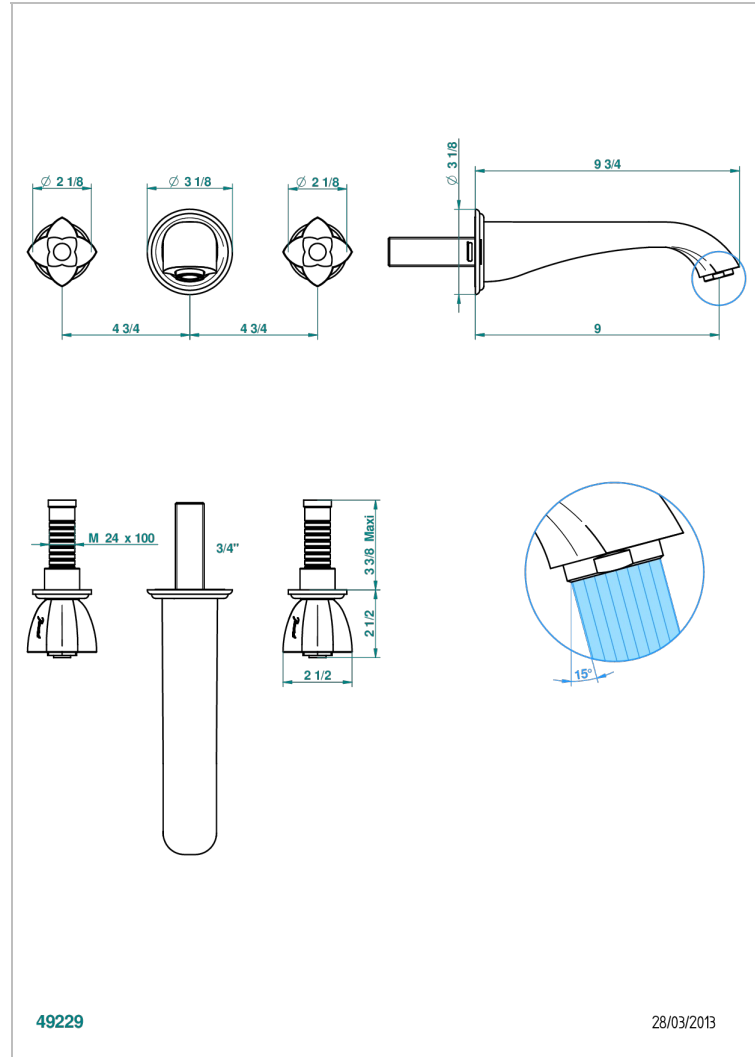

# PETALE DE CRISTAL - CLEAR CRYSTAL

U6A-40SGB

Trim only for wall mounted 3-hole basin mixer

THG<sup>®</sup>  
PARIS

49229

28/03/2013

## CHARACTERISTIC

- Pétale de Cristal - Clear crystal
- Trim only for wall mounted 3-hole basin mixer

## RELATED SKU'S

- Ref. G00-40AC Rough parts for wall mounted 3 hole mixer, cross handle version
- Ref. G00-40AM Rough parts for wall mounted 3 hole mixer, lever handle version