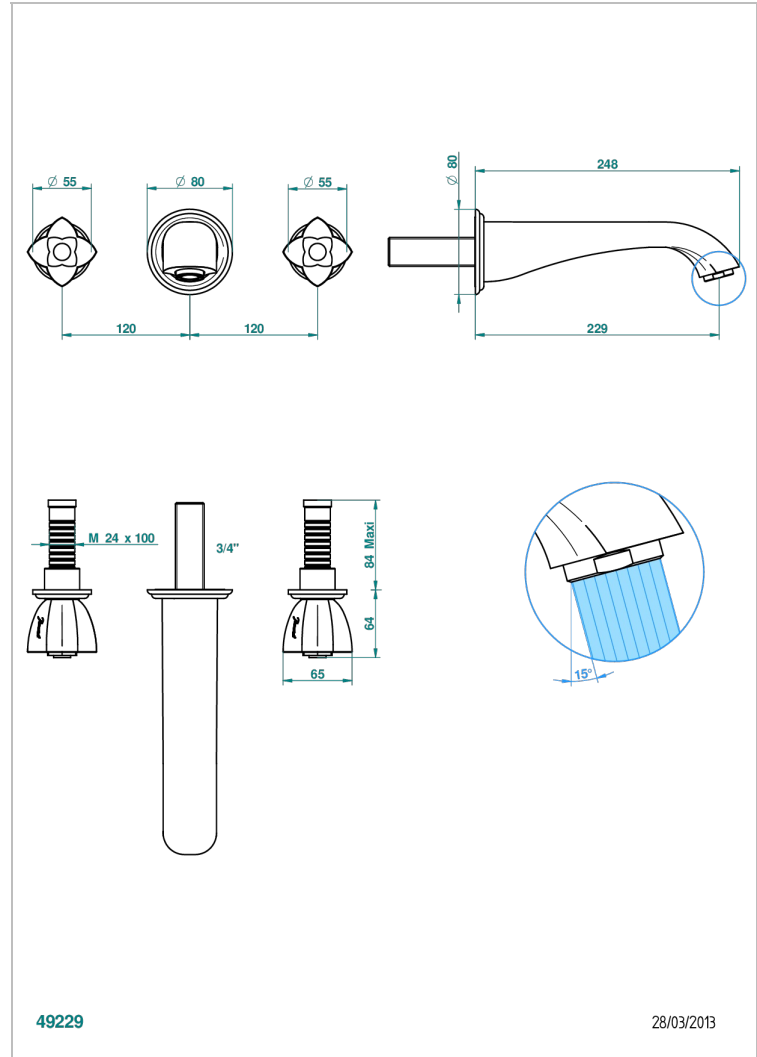

PETALE DE CRISTAL - CRISTAL CLARO

U6A-40SGB

Trim only for wall mounted 3-hole basin mixer

THG[®]
PARIS

49229

28/03/2013

CARACTERÍSTICAS

- Pétale de Cristal - cristal claro
- Trim only for wall mounted 3-hole basin mixer

ESPECIFICACIONES TÉCNICAS

- Recommandé : 3 bars (max. 5 bars) - Advised : 43,5 psi (max. 72 psi)
- 15 l/min à 3 bars (4 gpm at 43.5 psi)

PRODUCTOS RELACIONADOS

- Ref. G00-40AC Rough parts for wall mounted 3 hole mixer, cross handle version
- Ref. G00-40AM Rough parts for wall mounted 3 hole mixer, lever handle version