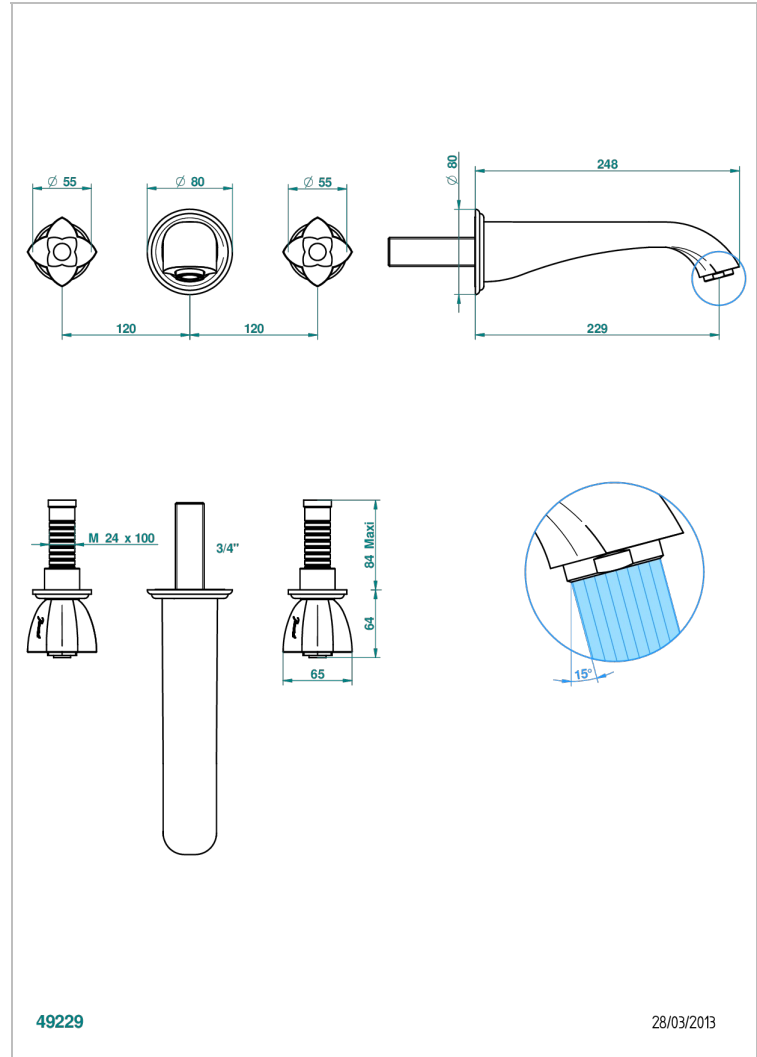

PETALE DE CRISTAL - CLEAR CRYSTAL

U6A-40SGB

Trim only for wall mounted 3-hole basin mixer

THG[®]
PARIS

49229

28/03/2013

CHARACTERISTIC

- Pétale de Cristal - Clear crystal
- Trim only for wall mounted 3-hole basin mixer

TECHNICAL SPECS

- Recommandé : 3 bars (max. 5 bars) - Advised : 43,5 psi (max. 72 psi)
- 15 l/min à 3 bars (4 gpm at 43.5 psi)

RELATED SKU'S

- Ref. G00-40AC Rough parts for wall mounted 3 hole mixer, cross handle version
- Ref. G00-40AM Rough parts for wall mounted 3 hole mixer, lever handle version