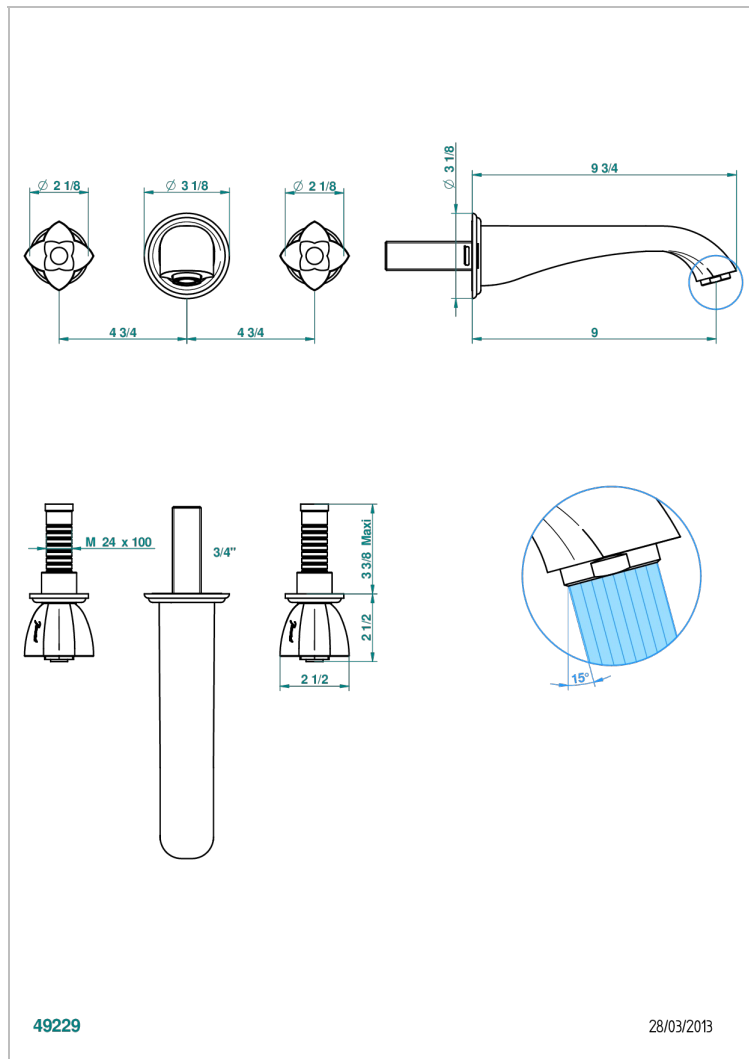

PETALE DE CRISTAL - CRISTAL CLARO

U6A-40SGB

Trim only for wall mounted 3-hole basin mixer

THG[®]
PARIS

CARACTERÍSTICAS

- Pétale de Cristal - cristal claro
- Trim only for wall mounted 3-hole basin mixer

ESPECIFICACIONES TÉCNICAS

- Recommandé : 3 bars (max. 5 bars) - Advised : 43,5 psi (max. 72 psi)
- 15 l/min à 3 bars (4 gpm at 43.5 psi)

PRODUCTOS RELACIONADOS

- Ref. G00-40AC Rough parts for wall mounted 3 hole mixer, cross handle version
- Ref. G00-40AM Rough parts for wall mounted 3 hole mixer, lever handle version