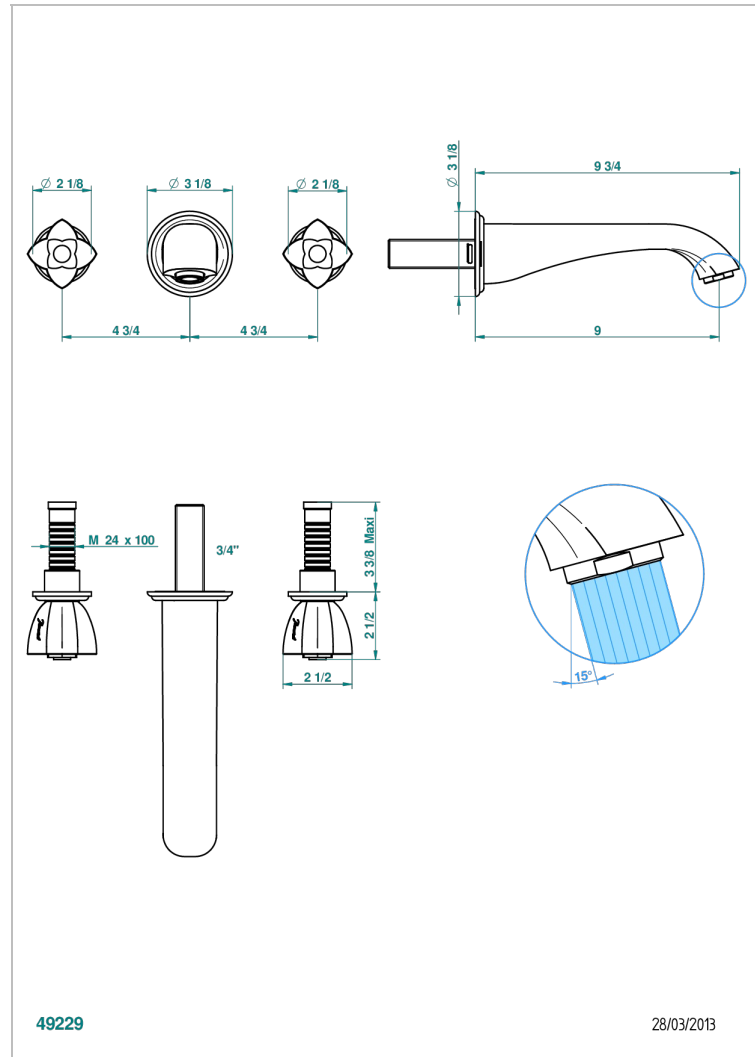

# PETALE DE CRISTAL - CLEAR CRYSTAL

U6A-40SGB

Trim only for wall mounted 3-hole basin mixer

THG<sup>®</sup>  
PARIS

49229

28/03/2013

## CHARACTERISTIC

- Pétale de Cristal - Clear crystal
- Trim only for wall mounted 3-hole basin mixer

## RELATED SKU'S

- Ref. G00-40AC Rough parts for wall mounted 3 hole mixer, cross handle version
- Ref. G00-40AM Rough parts for wall mounted 3 hole mixer, lever handle version