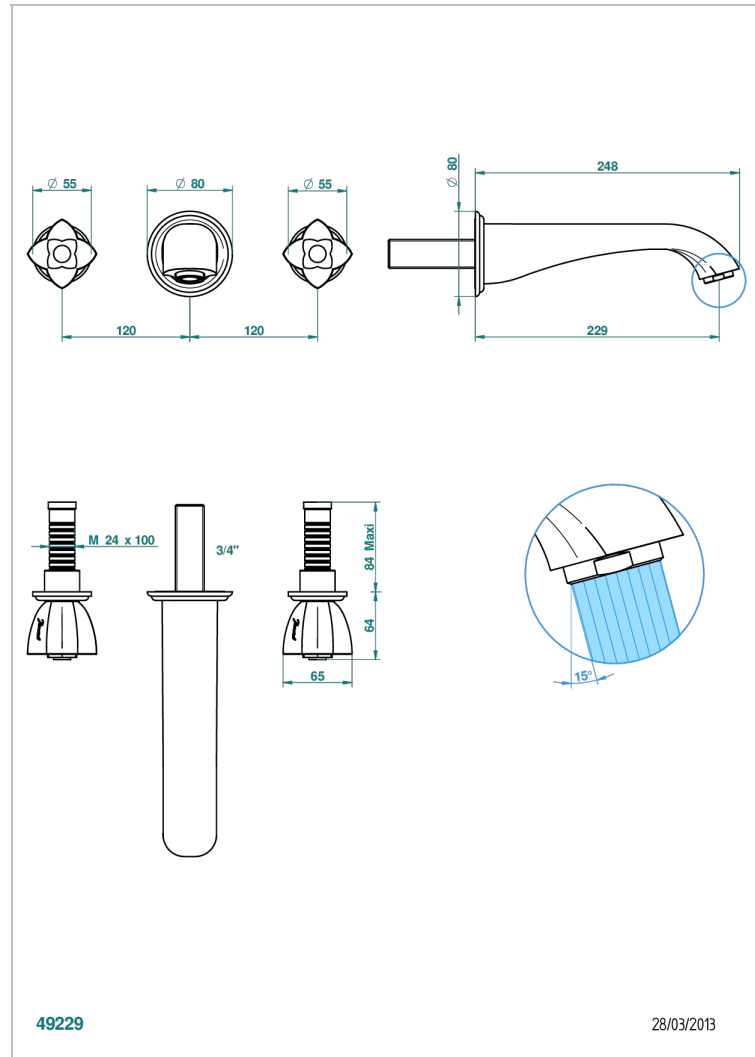

# PETALE DE CRISTAL - CLEAR CRYSTAL

U6A-40SGB

Trim only for wall mounted 3-hole basin mixer

THG<sup>®</sup>  
PARIS

## CHARACTERISTIC

- Pétale de Cristal - Clear crystal
- Trim only for wall mounted 3-hole basin mixer

## RELATED SKU'S

- Ref. G00-40AC Rough parts for wall mounted 3 hole mixer, cross handle version
- Ref. G00-40AM Rough parts for wall mounted 3 hole mixer, lever handle version