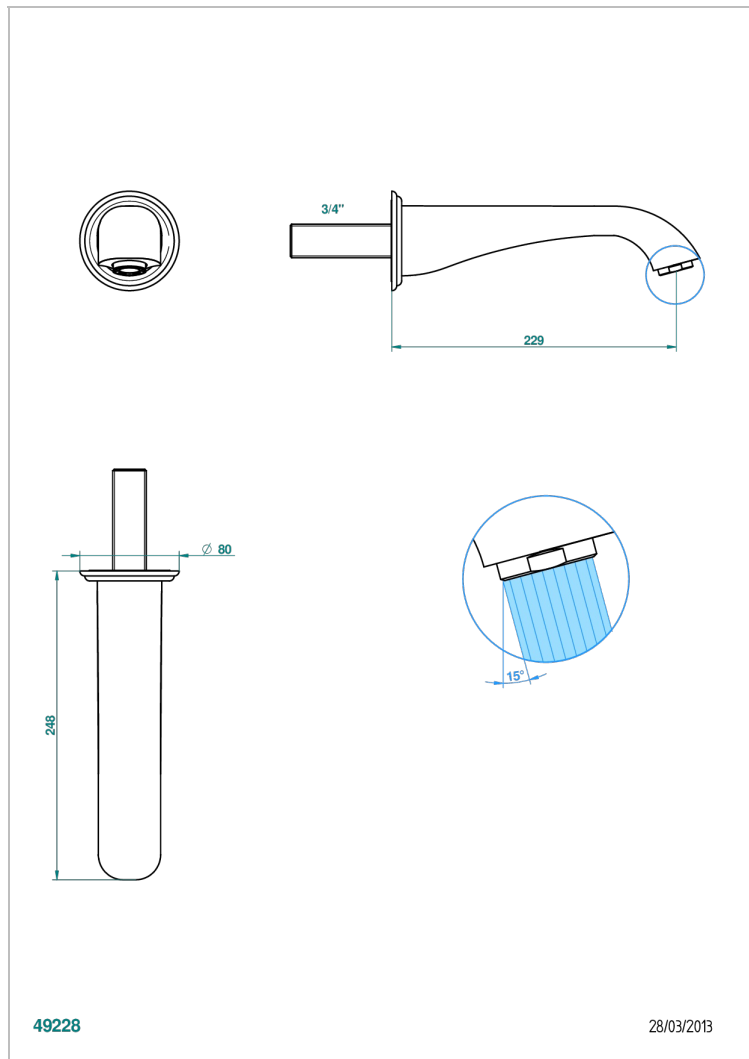

PETALE DE CRISTAL - CLEAR CRYSTAL FINE GOLD THREAD

THG[®]
PARIS

U6E-43SGB

Basin wall spout 3/4 no T junction

49228

28/03/2013

CHARACTERISTIC

- Pétale de Cristal - Clear crystal fine gold thread
- Basin wall spout 3/4 no T junction

TECHNICAL SPECS

- Recommandé : 3 bars (max. 5 bars) - Advised : 43,5 psi (max. 72 psi)
- 15 l/min à 3 bars (4 gpm at 43.5 psi)

AVAILABLE FINITIONS

Antique nickel - H28
Black ceram - D30
Blush PVD - H62
Brass color PVD - H49
Brown bronze color PVD - F33
Gold color PVD - H52

Nickel color PVD - H55
Polished chrome (color finish) - A02
Polished chrome / Polished gold (color finish) - G02
Polished gold (color finish) - F01
Polished nickel - B01
Soft gold - F30

Soft matt gold - F31
Umber PVD - H66
Varnished matt antique red copper (color finish) - H07