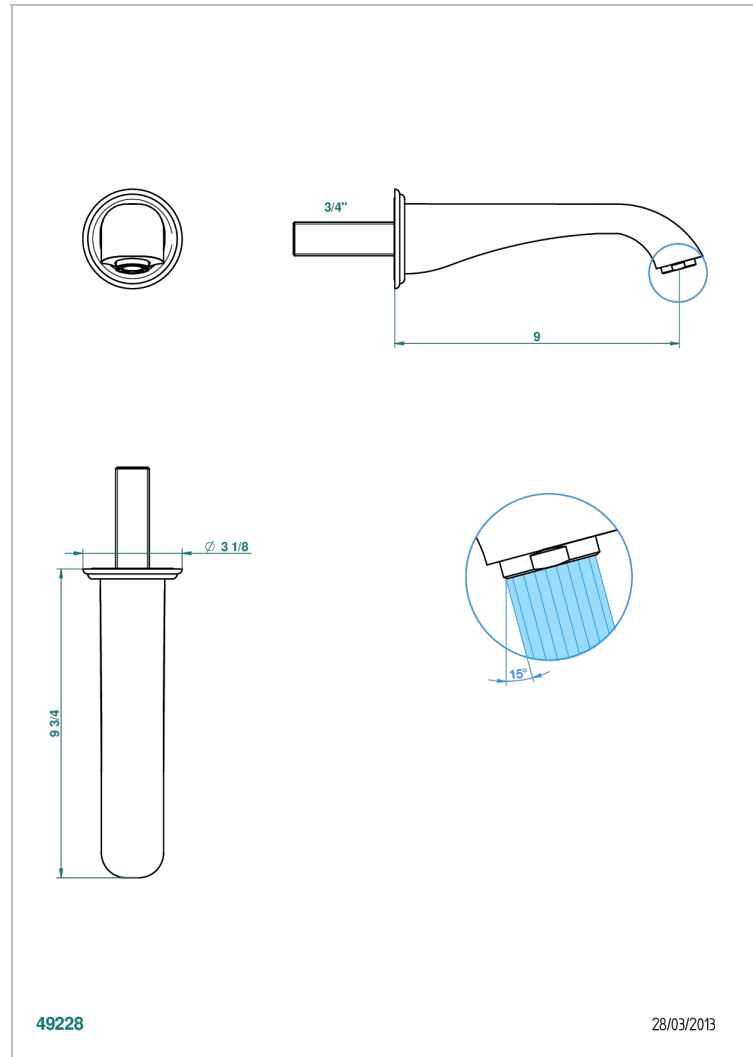

# PETALE DE CRISTAL - CLEAR CRYSTAL FINE GOLD THREAD

THG<sup>®</sup>  
PARIS

U6E-43SGB

Basin wall spout 3/4 no T junction

49228

28/03/2013

## CHARACTERISTIC

- Pétale de Cristal - Clear crystal fine gold thread
- Basin wall spout 3/4 no T junction