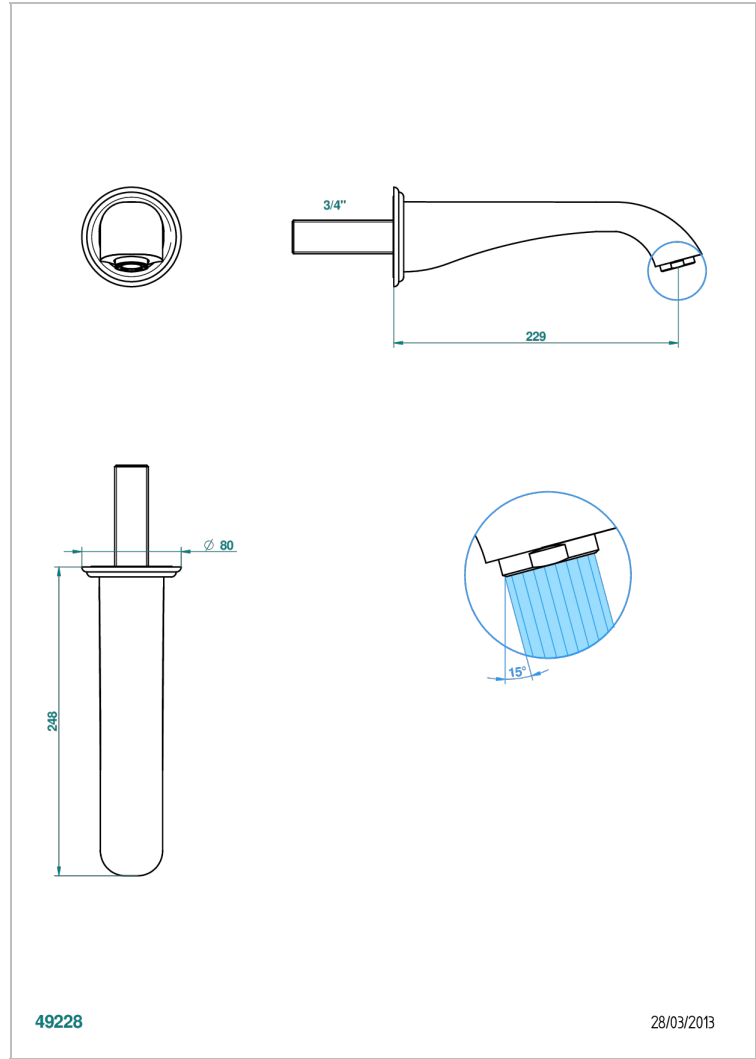

# PETALE DE CRISTAL - CLEAR CRYSTAL FINE GOLD THREAD

U6E-43SGB

Basin wall spout 3/4 no T junction

## CHARACTERISTIC

- Pétale de Cristal - Clear crystal fine gold thread
- Basin wall spout 3/4 no T junction