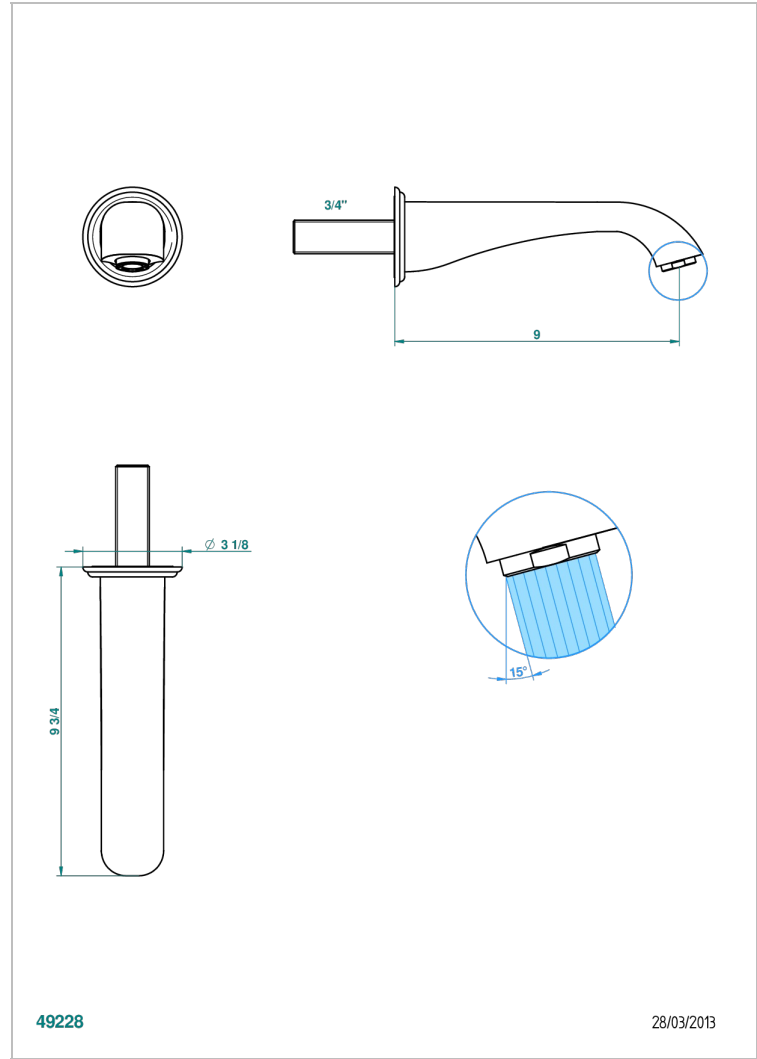

PETALE DE CRISTAL - CLEAR CRYSTAL FINE GOLD THREAD

U6E-43SGB

Basin wall spout 3/4 no T junction

CHARACTERISTIC

- Pétale de Cristal - Clear crystal fine gold thread
- Basin wall spout 3/4 no T junction

TECHNICAL SPECS

- Recommandé : 3 bars (max. 5 bars) - Advised : 43,5 psi (max. 72 psi)
- 15 l/min à 3 bars (4 gpm at 43.5 psi)

AVAILABLE FINITIONS

Antique nickel - H28
Black ceram - D30
Blush PVD - H62
Brass color PVD - H49
Brown bronze color PVD - F33
Gold color PVD - H52