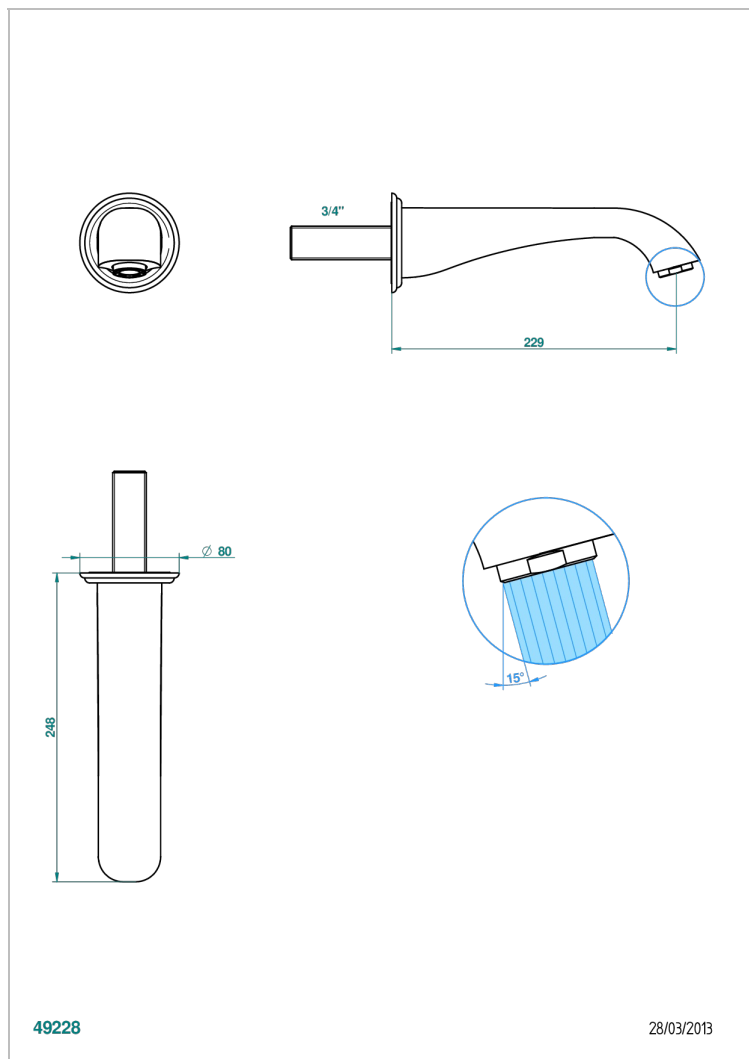

PETALE DE CRISTAL - CLEAR CRYSTAL FINE GOLD THREAD

THG[®]
PARIS

U6E-43SGB

Basin wall spout 3/4 no T junction

49228

28/03/2013

CHARACTERISTIC

- Pétale de Cristal - Clear crystal fine gold thread
- Basin wall spout 3/4 no T junction

TECHNICAL SPECS

- Recommandé : 3 bars (max. 5 bars) - Advised : 43,5 psi (max. 72 psi)
- 15 l/min à 3 bars (4 gpm at 43.5 psi)

AVAILABLE FINITIONS

Antique nickel - H28
Black ceram - D30
Blush PVD - H62
Brass color PVD - H49
Brown bronze color PVD - F33
Gold color PVD - H52

Nickel color PVD - H55
Polished chrome (color finish) - A02
Polished chrome / Polished gold (color finish) - G02
Polished gold (color finish) - F01
Polished nickel - B01
Soft gold - F30

Soft matt gold - F31
Umber PVD - H66
Varnished matt antique red copper (color finish) - H07