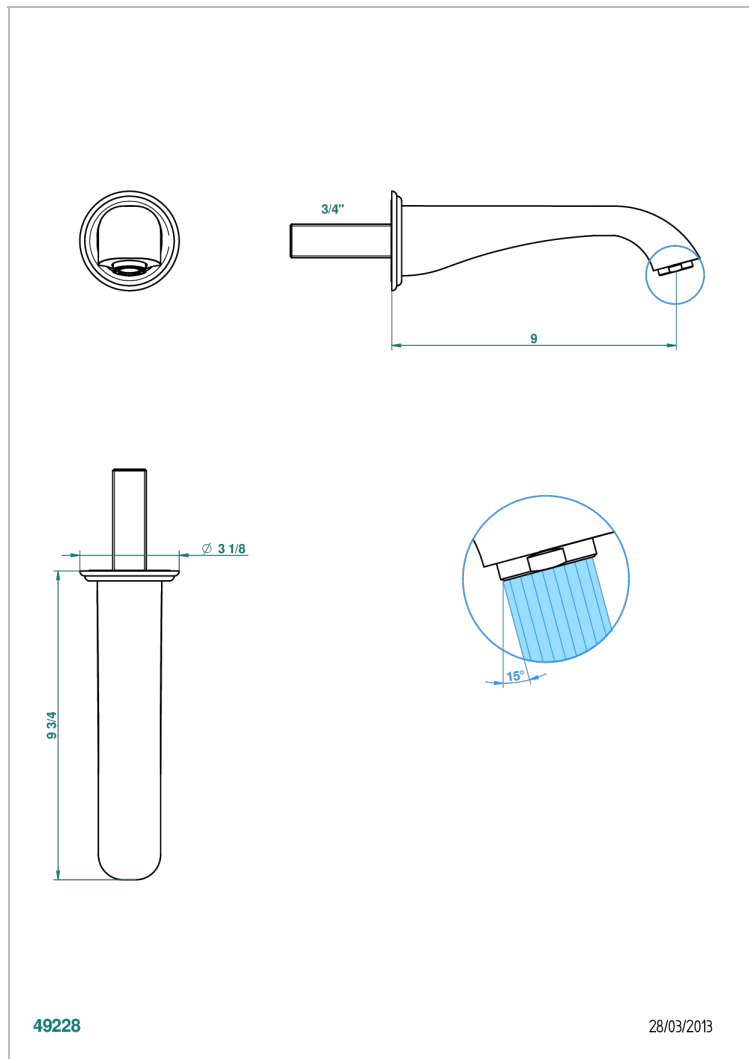

# PETALE DE CRISTAL - CLEAR CRYSTAL FINE GOLD THREAD

THG<sup>®</sup>  
PARIS

U6E-43SGB

Basin wall spout 3/4 no T junction

## CHARACTERISTIC

- Pétale de Cristal - Clear crystal fine gold thread
- Basin wall spout 3/4 no T junction