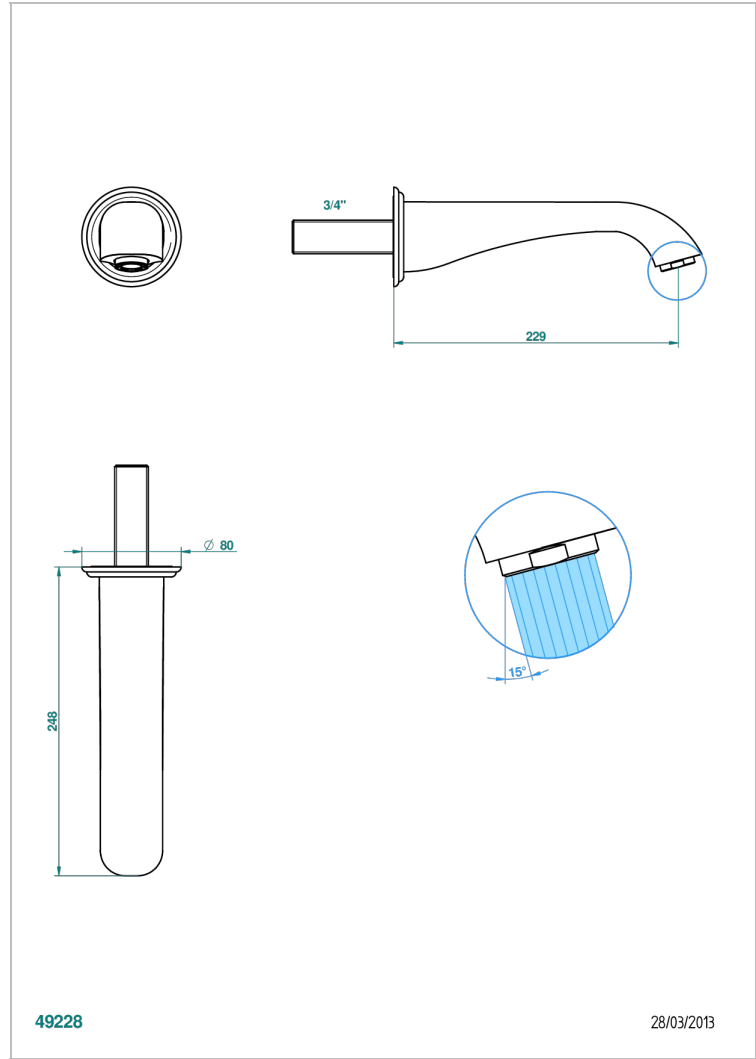

PETALE DE CRISTAL - BLACK CRYSTAL

U6D-43SGB

Basin wall spout 3/4 no T junction

THG[®]
PARIS

49228

28/03/2013

CHARACTERISTIC

- Pétale de Cristal - Black crystal
- Basin wall spout 3/4 no T junction

TECHNICAL SPECS

- Recommandé : 3 bars (max. 5 bars) - Advised : 43,5 psi (max. 72 psi)
- 15 l/min à 3 bars (4 gpm at 43.5 psi)

AVAILABLE FINITIONS

Antique nickel - H28
Black ceram - D30
Blush PVD - H62
Brass color PVD - H49
Brown bronze color PVD - F33
Gold color PVD - H52

Nickel color PVD - H55
Polished chrome (color finish) - A02
Polished chrome / Polished gold (color finish) - G02
Polished gold (color finish) - F01
Polished nickel - B01
Soft gold - F30

Soft matt gold - F31
Umber PVD - H66
Varnished matt antique red copper (color finish) - H07