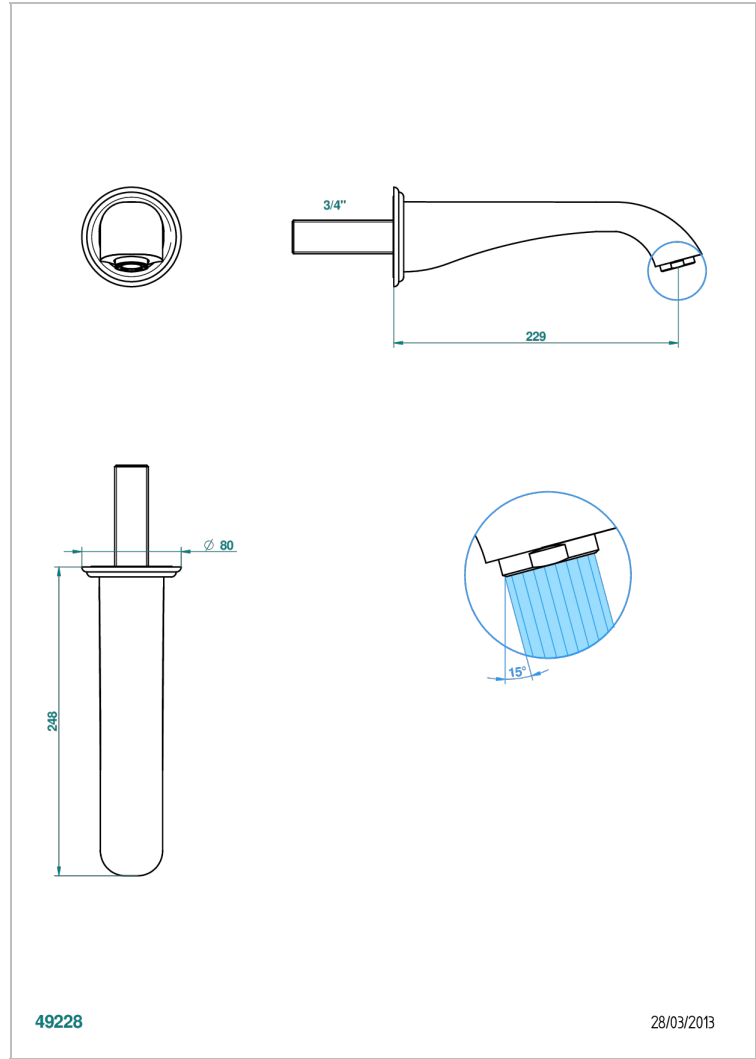

PETALE DE CRISTAL - BLACK CRYSTAL

U6D-43SGB

Basin wall spout 3/4 no T junction

THG[®]
PARIS

CHARACTERISTIC

- Pétale de Cristal - Black crystal
- Basin wall spout 3/4 no T junction

TECHNICAL SPECS

- Recommandé : 3 bars (max. 5 bars) - Advised : 43,5 psi (max. 72 psi)
- 15 l/min à 3 bars (4 gpm at 43.5 psi)

AVAILABLE FINITIONS

Antique nickel - H28
Black ceram - D30
Blush PVD - H62
Brass color PVD - H49
Brown bronze color PVD - F33
Gold color PVD - H52

Graphite PVD - H64
Lacquered light bronze - D01
Matt Umber PVD - H67
Matt blush PVD - H60
Matt brass color PVD - H50
Matt brown bronze color PVD - F34