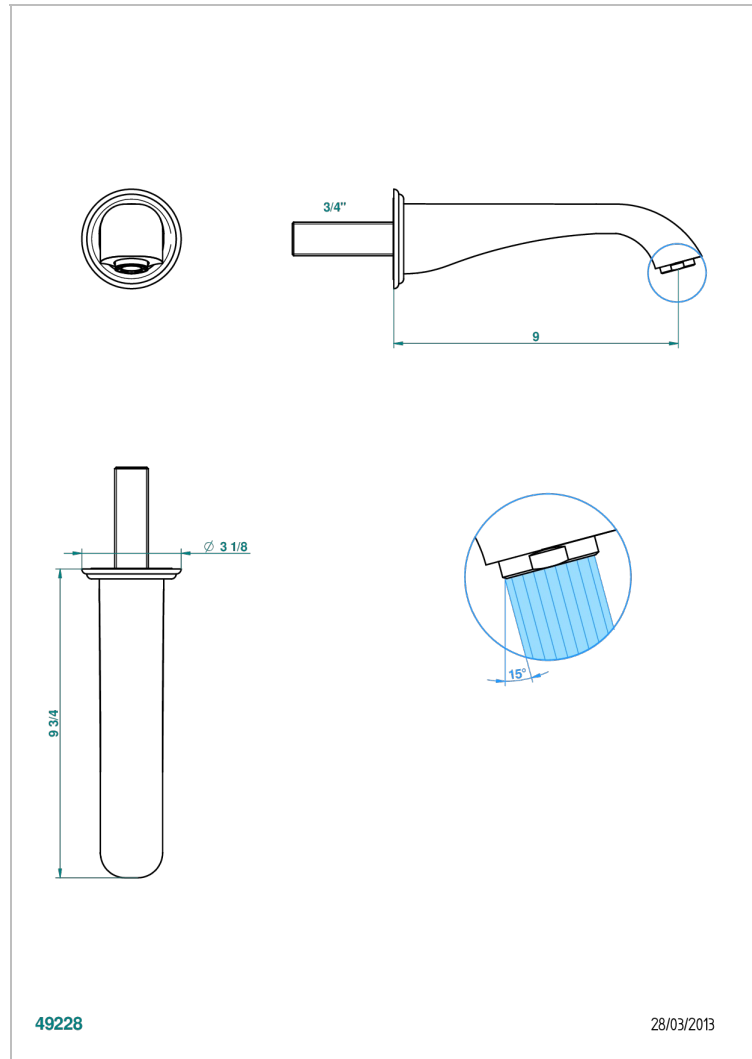

# PETALE DE CRISTAL - BLACK CRYSTAL

U6D-43SGB

Basin wall spout 3/4 no T junction

THG<sup>®</sup>  
PARIS

## CHARACTERISTIC

- Pétale de Cristal - Black crystal
- Basin wall spout 3/4 no T junction