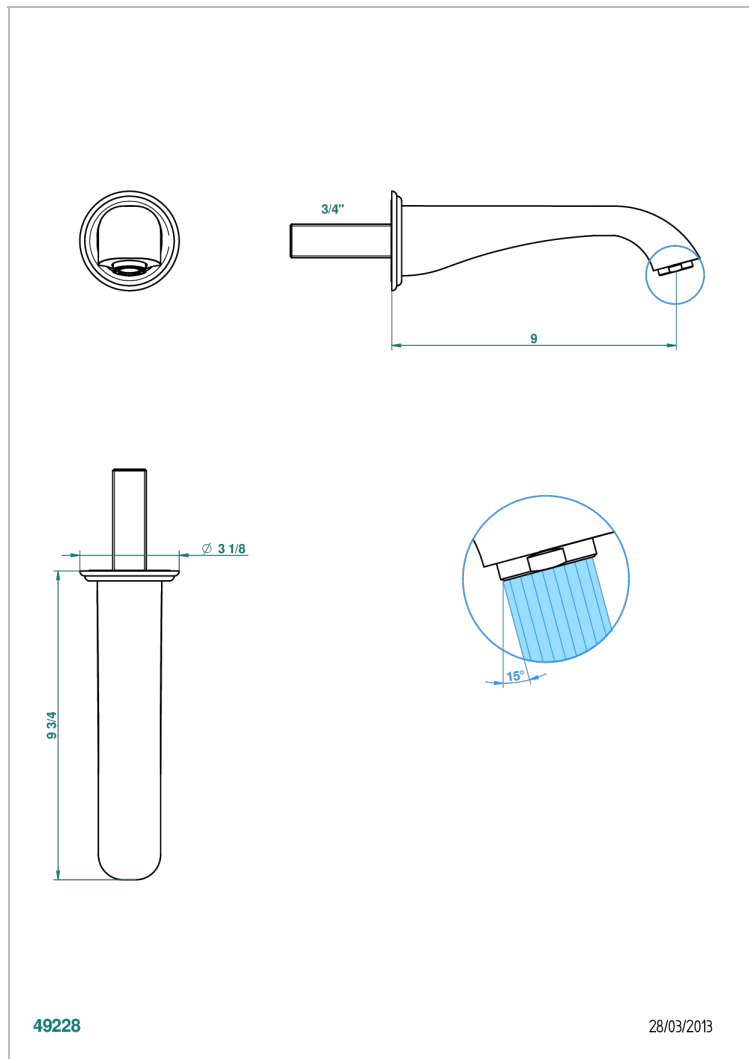

# PETALE DE CRISTAL, KRISTALL SCHWARZ

U6D-43SGB

Basin wall spout 3/4 no T junction

THG<sup>®</sup>  
PARIS

## EIGENSCHAFTEN

- Pétale de Cristal, Kristall schwarz
- Basin wall spout 3/4 no T junction