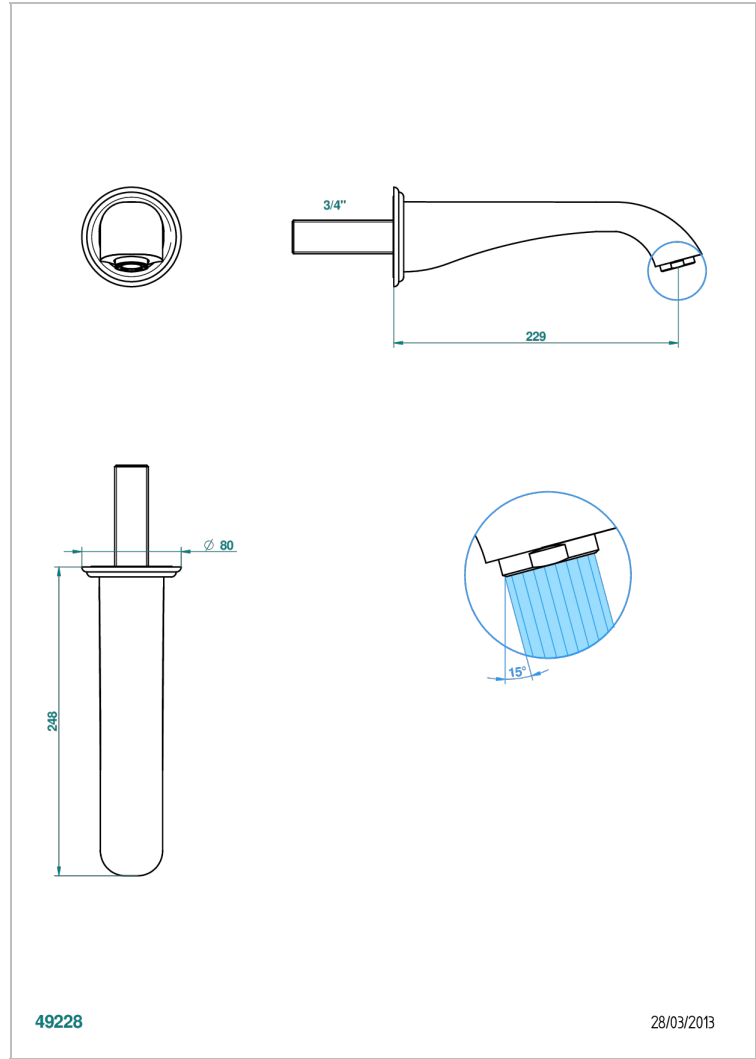

# PETALE DE CRISTAL - BLACK CRYSTAL

U6D-43SGB

Basin wall spout 3/4 no T junction

THG<sup>®</sup>  
PARIS

49228

28/03/2013

## CHARACTERISTIC

- Pétale de Cristal - Black crystal
- Basin wall spout 3/4 no T junction