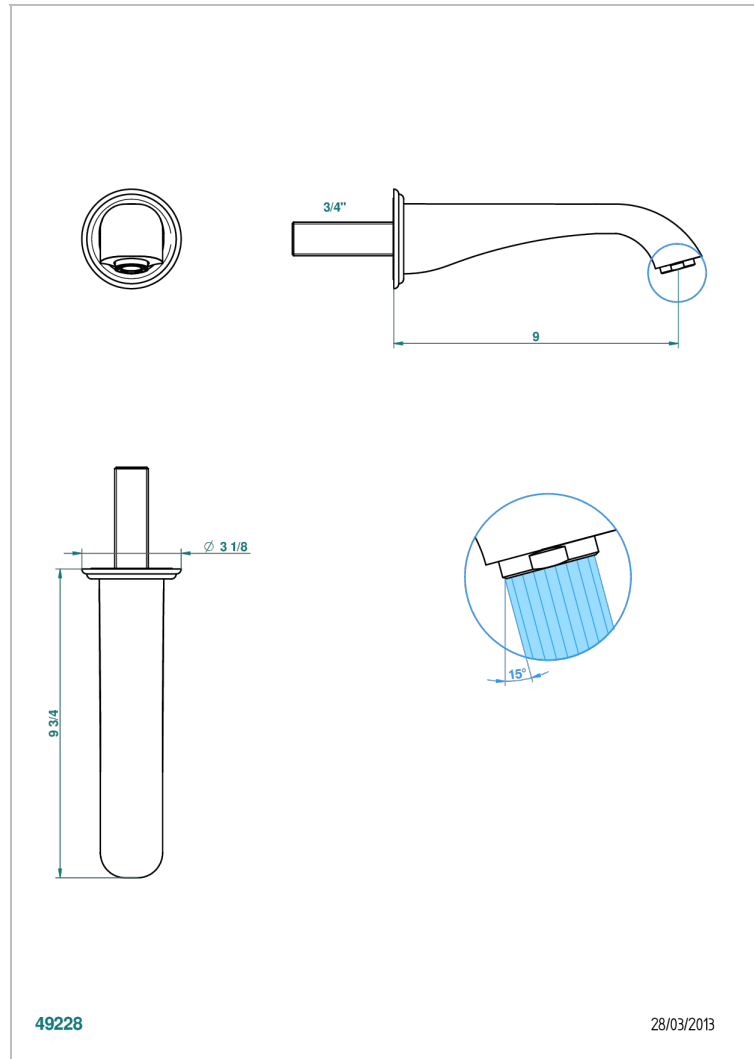

# PETALE DE CRISTAL - BLACK CRYSTAL

U6D-43SGB

Basin wall spout 3/4 no T junction

THG<sup>®</sup>  
PARIS

## CHARACTERISTIC

- Pétale de Cristal - Black crystal
- Basin wall spout 3/4 no T junction