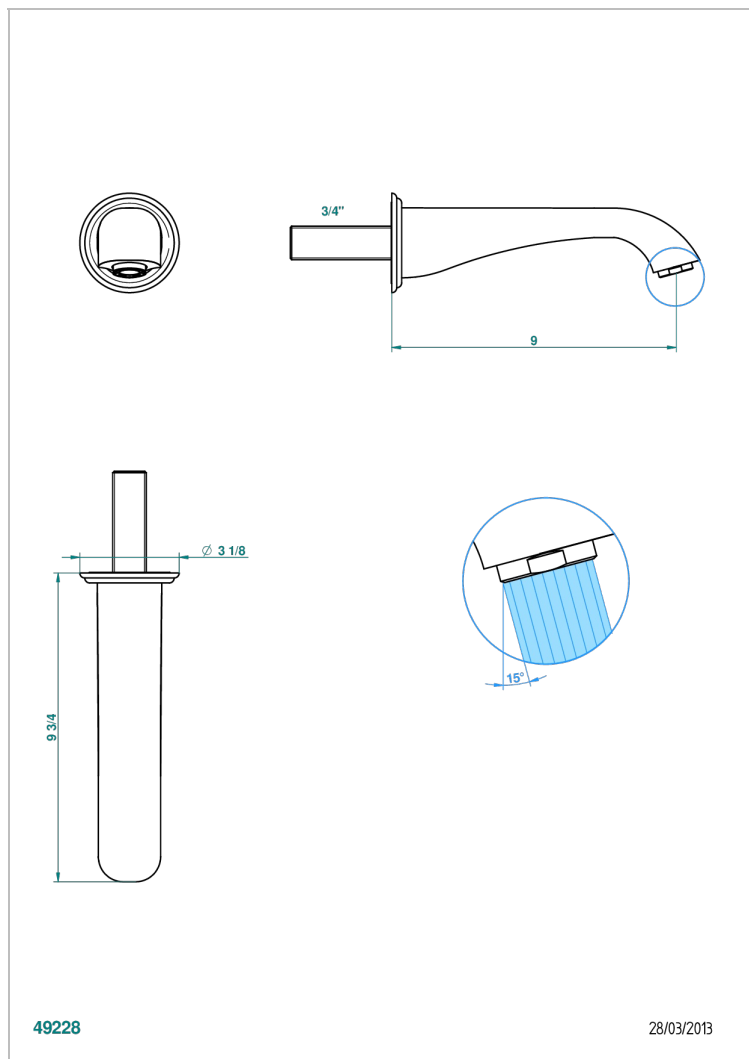

# PETALE DE CRISTAL, KRISTALL SCHWARZ

U6D-43SGB

Basin wall spout 3/4 no T junction

THG<sup>®</sup>  
PARIS

## EIGENSCHAFTEN

- Pétale de Cristal, Kristall schwarz
- Basin wall spout 3/4 no T junction