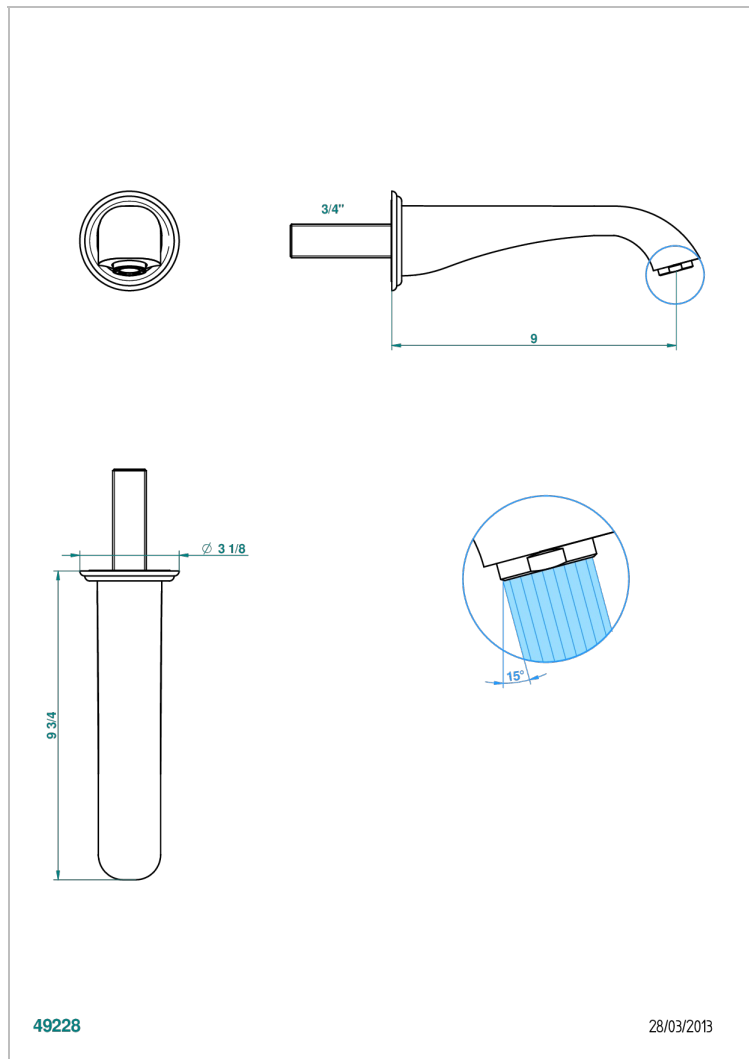

PETALE DE CRISTAL - BLUE CRYSTAL

U6B-43SGB

Basin wall spout 3/4 no T junction

THG[®]
PARIS

CHARACTERISTIC

- Pétale de Cristal - Blue crystal
- Basin wall spout 3/4 no T junction

TECHNICAL SPECS

- Recommandé : 3 bars (max. 5 bars) - Advised : 43,5 psi (max. 72 psi)
- 15 l/min à 3 bars (4 gpm at 43.5 psi)