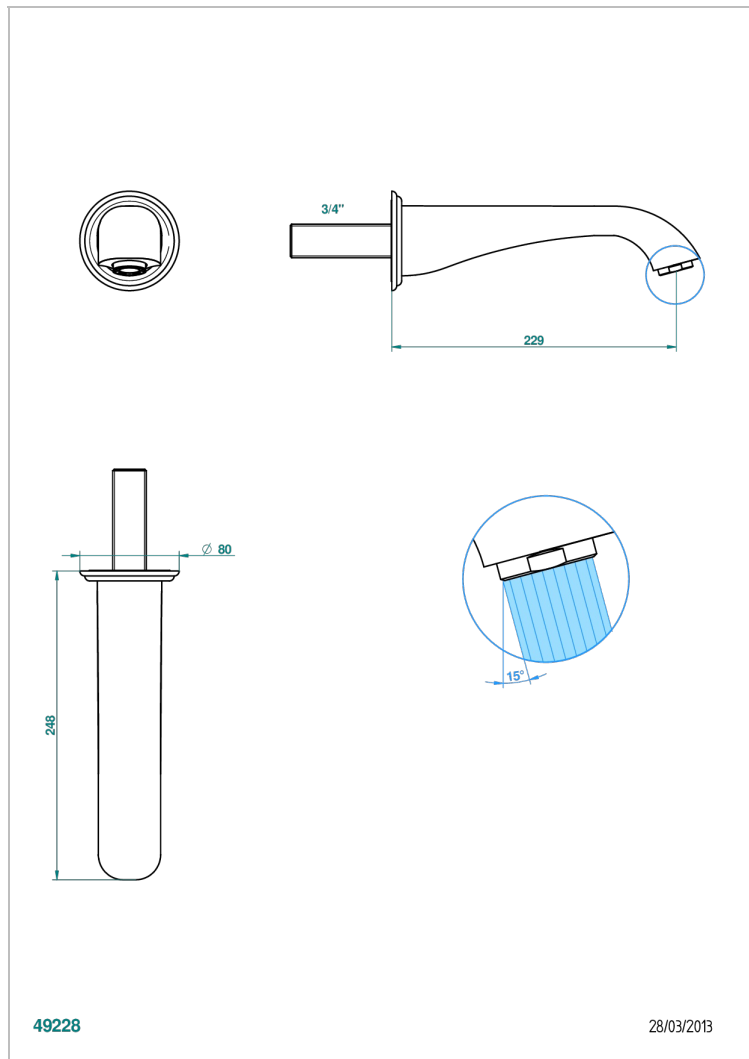

PETALE DE CRISTAL - BLUE CRYSTAL

U6B-43SGB

Basin wall spout 3/4 no T junction

THG[®]
PARIS

CHARACTERISTIC

- Pétale de Cristal - Blue crystal
- Basin wall spout 3/4 no T junction

TECHNICAL SPECS

- Recommandé : 3 bars (max. 5 bars) - Advised : 43,5 psi (max. 72 psi)
- 15 l/min à 3 bars (4 gpm at 43.5 psi)

AVAILABLE FINITIONS

Antique nickel - H28
Black ceram - D30
Blush PVD - H62
Brass color PVD - H49
Brown bronze color PVD - F33
Gold color PVD - H52

Graphite PVD - H64
Lacquered light bronze - D01
Matt Umber PVD - H67
Matt blush PVD - H60
Matt brass color PVD - H50
Matt brown bronze color PVD - F34