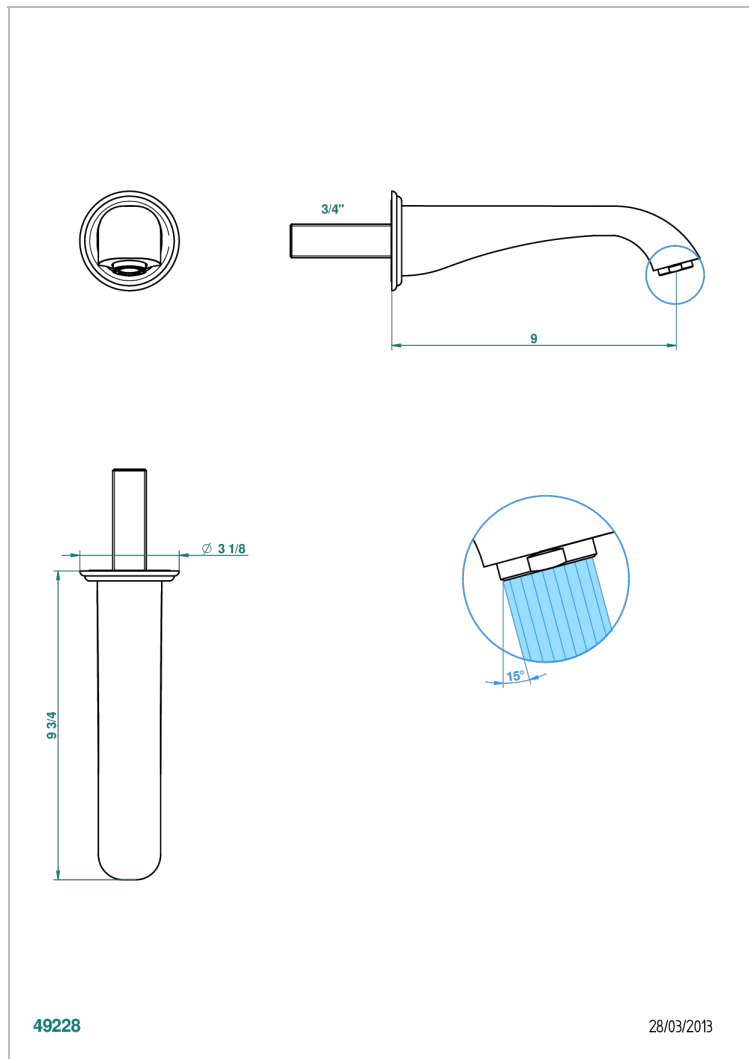

# PETALE DE CRISTAL - AZUL CRISTAL

U6B-43SGB

Basin wall spout 3/4 no T junction

THG<sup>®</sup>  
PARIS

49228

28/03/2013

## CARACTERÍSTICAS

- Pétales de Cristal - azul cristal
- Basin wall spout 3/4 no T junction