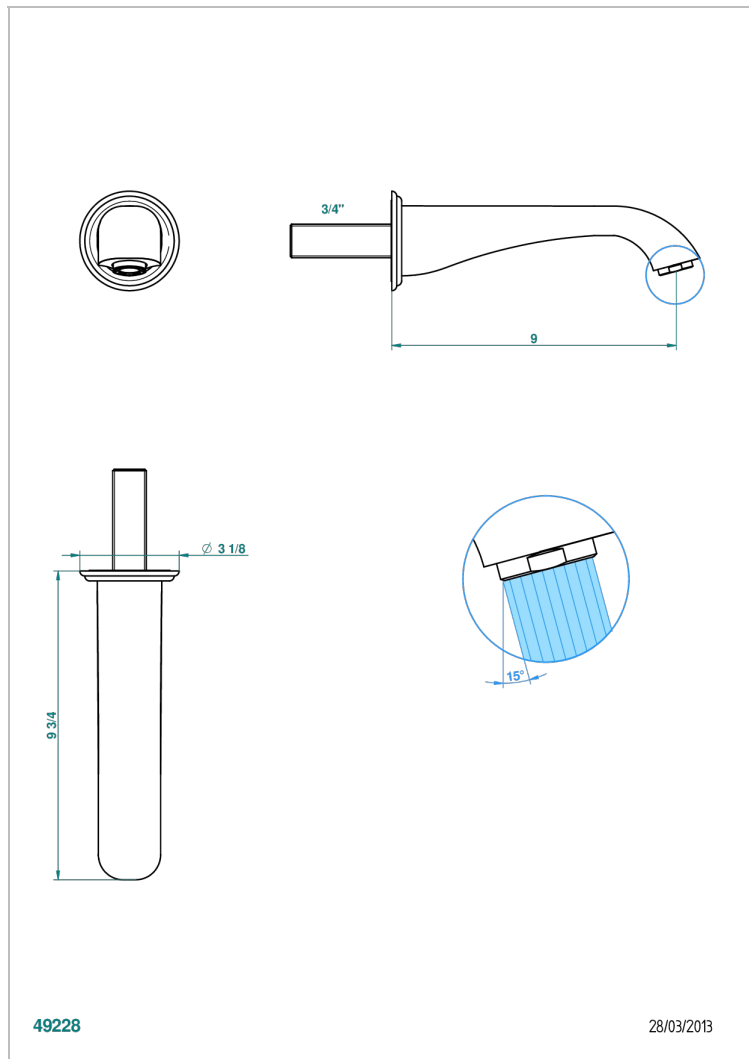

# PETALE DE CRISTAL - BLUE CRYSTAL

U6B-43SGB

Basin wall spout 3/4 no T junction

THG<sup>®</sup>  
PARIS

## CHARACTERISTIC

- Pétale de Cristal - Blue crystal
- Basin wall spout 3/4 no T junction