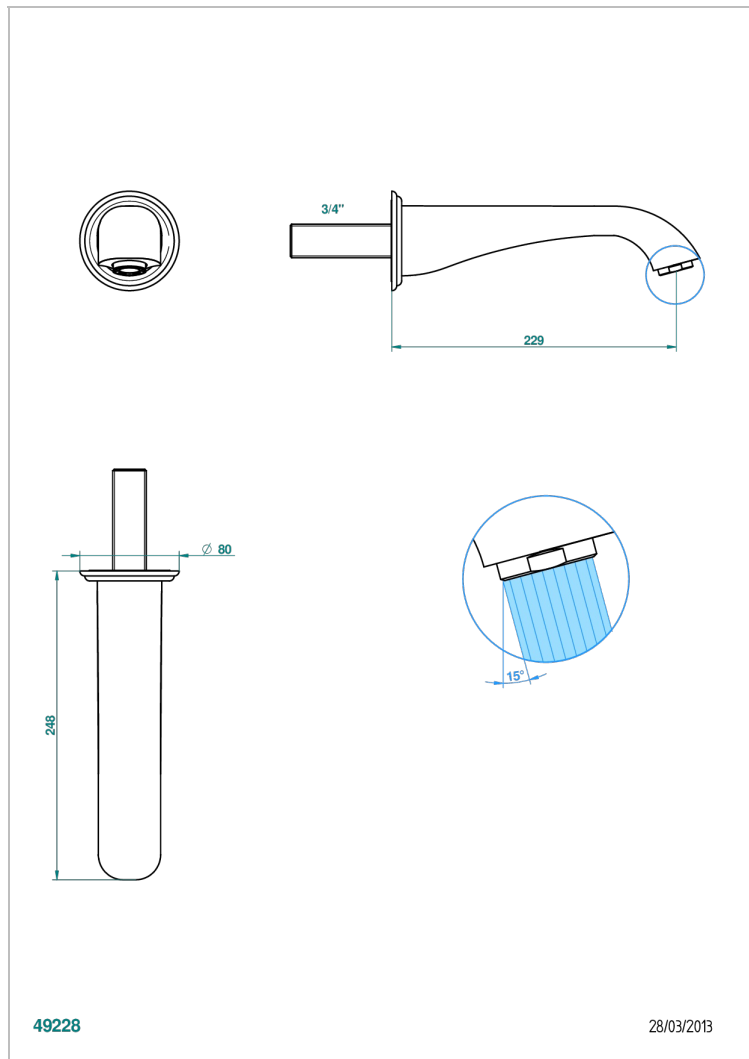

PETALE DE CRISTAL - BLUE CRYSTAL

U6B-43SGB

Basin wall spout 3/4 no T junction

THG[®]
PARIS

49228

28/03/2013

CHARACTERISTIC

- Pétale de Cristal - Blue crystal
- Basin wall spout 3/4 no T junction

TECHNICAL SPECS

- Recommandé : 3 bars (max. 5 bars) - Advised : 43,5 psi (max. 72 psi)
- 15 l/min à 3 bars (4 gpm at 43.5 psi)

AVAILABLE FINITIONS

Antique nickel - H28
Black ceram - D30
Blush PVD - H62
Brass color PVD - H49
Brown bronze color PVD - F33
Gold color PVD - H52

Nickel color PVD - H55
Polished chrome (color finish) - A02
Polished chrome / Polished gold (color finish) - G02
Polished gold (color finish) - F01
Polished nickel - B01
Soft gold - F30

Soft matt gold - F31
Umber PVD - H66
Varnished matt antique red copper (color finish) - H07