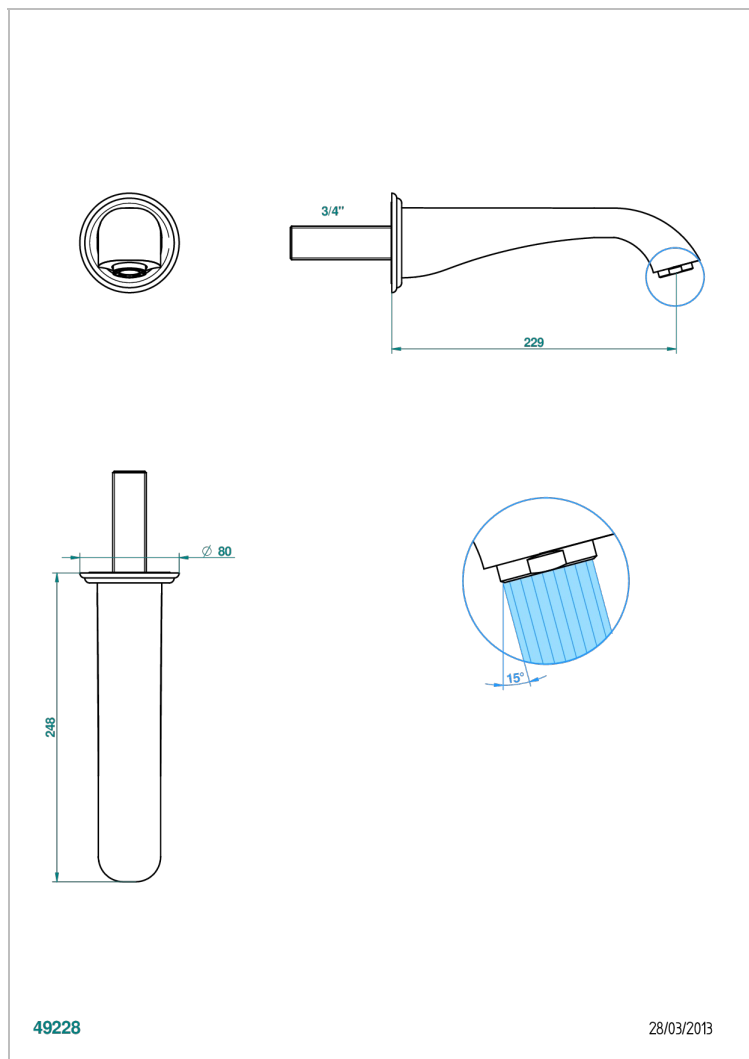

# PETALE DE CRISTAL - CLEAR CRYSTAL

U6A-43SGB

Basin wall spout 3/4 no T junction

THG<sup>®</sup>  
PARIS

49228

28/03/2013

## CHARACTERISTIC

- Pétale de Cristal - Clear crystal
- Basin wall spout 3/4 no T junction