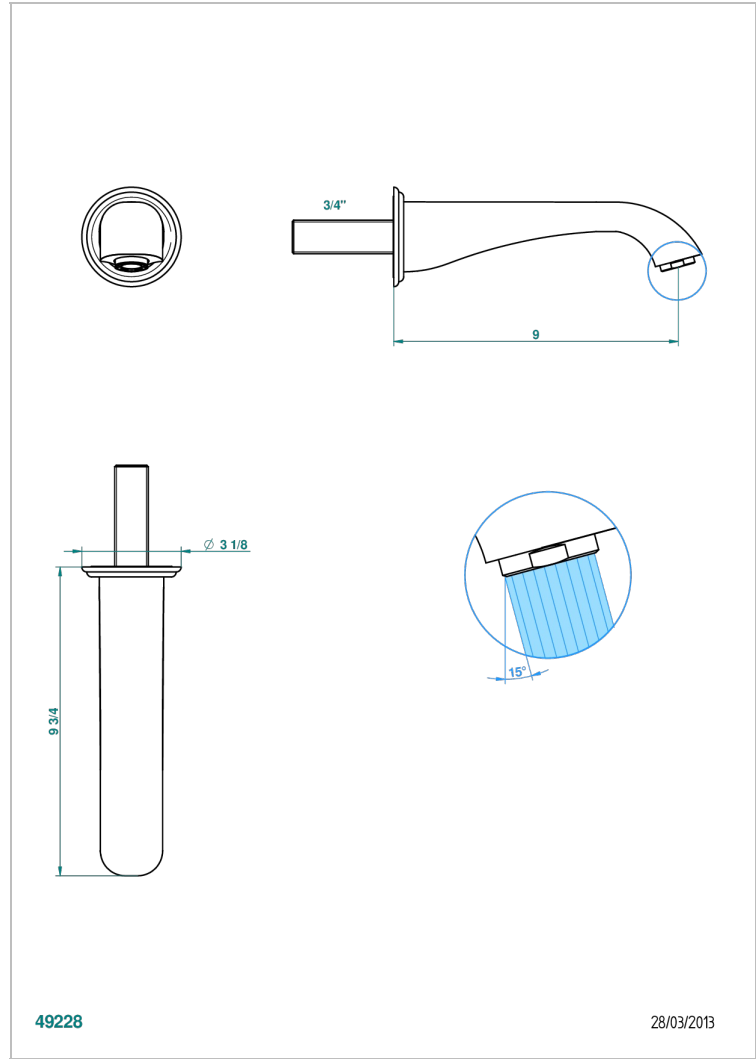

PETALE DE CRISTAL - CLEAR CRYSTAL

U6A-43SGB

Basin wall spout 3/4 no T junction

THG[®]
PARIS

49228

28/03/2013

CHARACTERISTIC

- Pétale de Cristal - Clear crystal
- Basin wall spout 3/4 no T junction

TECHNICAL SPECS

- Recommandé : 3 bars (max. 5 bars) - Advised : 43,5 psi (max. 72 psi)
- 15 l/min à 3 bars (4 gpm at 43.5 psi)

AVAILABLE FINITIONS

Antique nickel - H28
Black ceram - D30
Blush PVD - H62
Brass color PVD - H49
Brown bronze color PVD - F33
Gold color PVD - H52