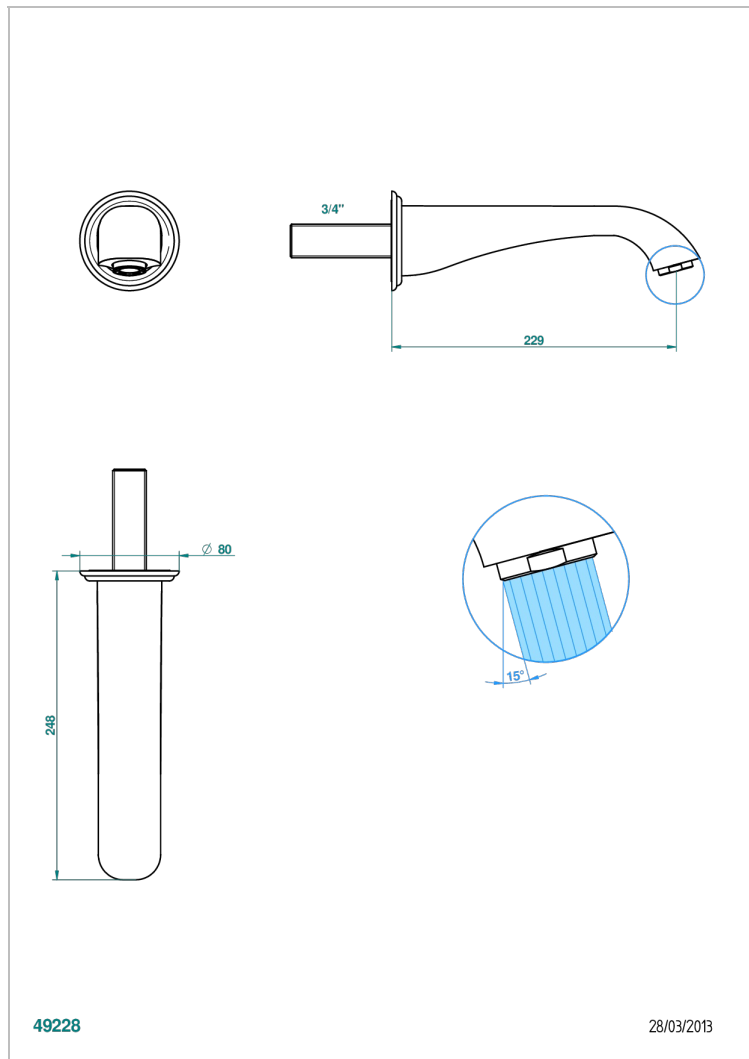

PETALE DE CRISTAL - CLEAR CRYSTAL

U6A-43SGB

Basin wall spout 3/4 no T junction

THG[®]
PARIS

49228

28/03/2013

CHARACTERISTIC

- Pétale de Cristal - Clear crystal
- Basin wall spout 3/4 no T junction

TECHNICAL SPECS

- Recommandé : 3 bars (max. 5 bars) - Advised : 43,5 psi (max. 72 psi)
- 15 l/min à 3 bars (4 gpm at 43.5 psi)

AVAILABLE FINITIONS

Antique nickel - H28
Black ceram - D30
Blush PVD - H62
Brass color PVD - H49
Brown bronze color PVD - F33
Gold color PVD - H52

Nickel color PVD - H55
Polished chrome (color finish) - A02
Polished chrome / Polished gold (color finish) - G02
Polished gold (color finish) - F01
Polished nickel - B01
Soft gold - F30

Soft matt gold - F31
Umber PVD - H66
Varnished matt antique red copper (color finish) - H07