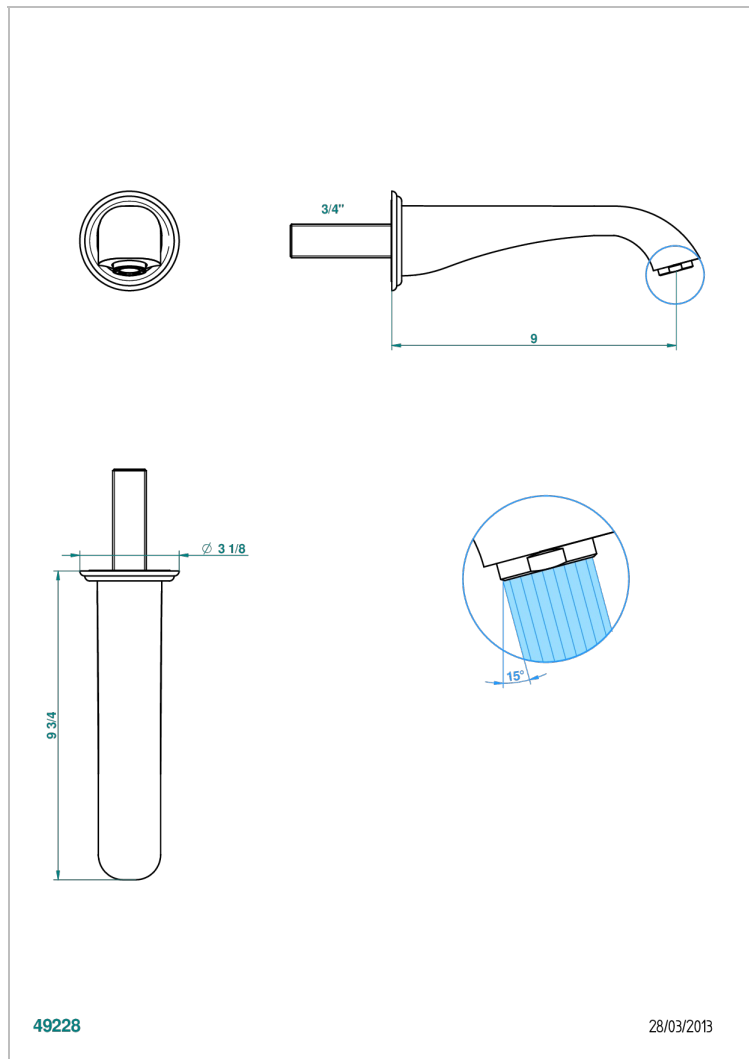

PETALE DE CRISTAL - CLEAR CRYSTAL

U6A-43SGB

Basin wall spout 3/4 no T junction

THG[®]
PARIS

CHARACTERISTIC

- Pétale de Cristal - Clear crystal
- Basin wall spout 3/4 no T junction

TECHNICAL SPECS

- Recommandé : 3 bars (max. 5 bars) - Advised : 43,5 psi (max. 72 psi)
- 15 l/min à 3 bars (4 gpm at 43.5 psi)