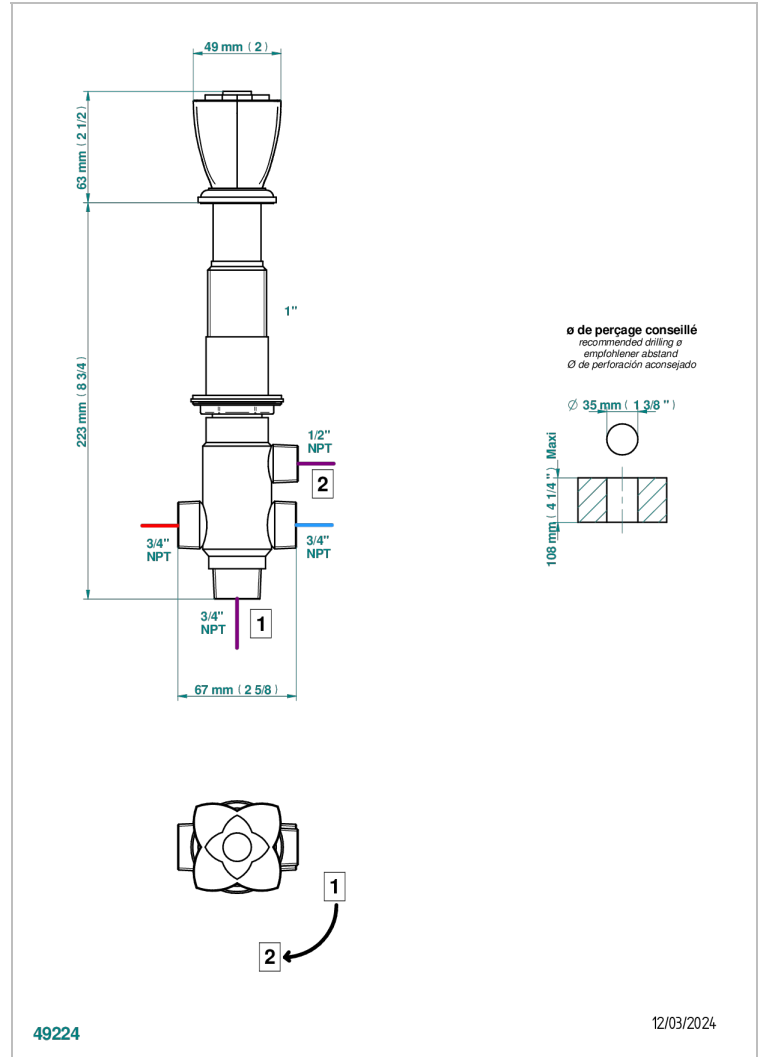

PETALE DE CRISTAL - CLEAR CRYSTAL

U6A-50/4/VG

Rim mounted 4 way diverter : 2 inlets and 2 outlets

CHARACTERISTIC

- Pétale de Cristal - Clear crystal
- Rim mounted 4 way diverter : 2 inlets and 2 outlets

AVAILABLE FINITIONS