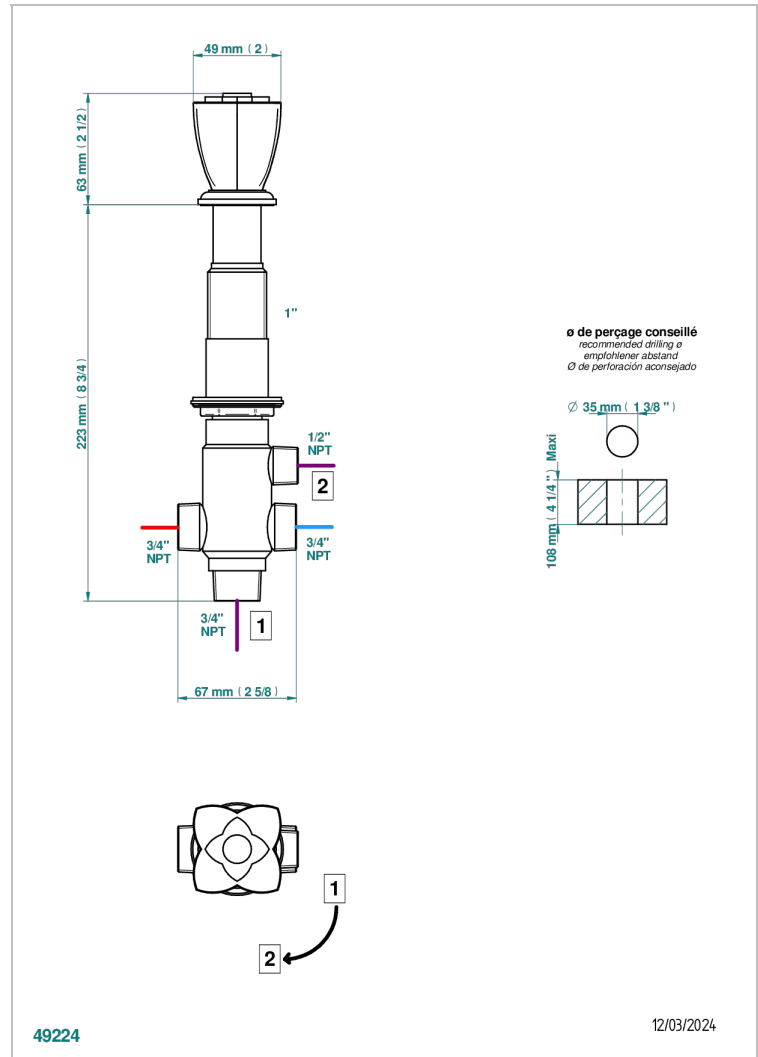

# PETALE DE CRISTAL - CLEAR CRYSTAL

U6A-504VGUS

2-function deck diverter with trim

THG<sup>®</sup>  
PARIS

## CHARACTERISTIC

- Pétale de Cristal - Clear crystal
- 2-function deck diverter with trim