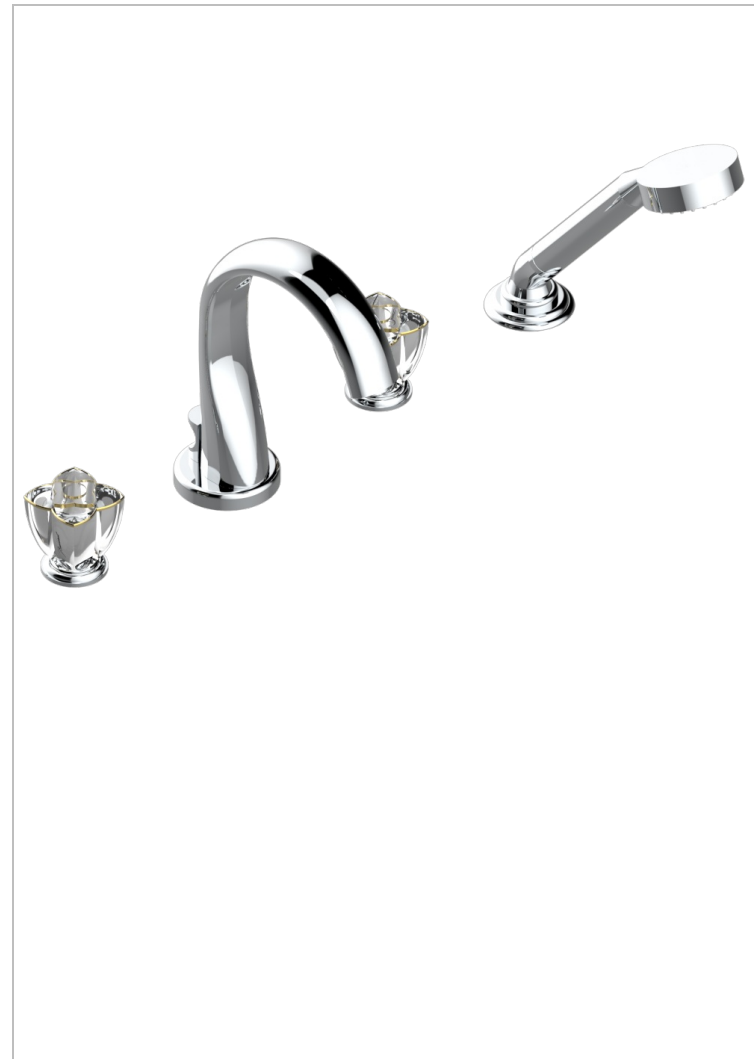

PETALE DE CRISTAL - CLEAR CRYSTAL FINE GOLD THREAD

U6E-112B

Rim mounted 4-hole bath/shower mixer, diverter to normal spout

CHARACTERISTIC

- ACS : 18ACCLY473
- DVGW : DW-6501CO0477
- NF : NF EN 200 - IID/A - Chrome

STANDARDS

TECHNICAL SPECS

- Recommandé : 3 bars (max. 5 bars) - Advised : 43,5 psi (max. 72 psi)
- Bec : 44,5 l/min à 3 bars - Douchette : 9,5 l/min à 3 bars
- Spout : 11.78 gpm at 43.5 psi - Handshower : 2.5 gpm at 43.5 psi

AVAILABLE FINITIONS

Antique nickel - H28
Black ceram - D30
Blush PVD - H62
Brass color PVD - H49
Brown bronze color PVD - F33
Gold color PVD - H52

Graphite PVD - H64
Lacquered light bronze - D01
Matt Umber PVD - H67
Matt blush PVD - H60
Matt brass color PVD - H50
Matt brown bronze color PVD - F34