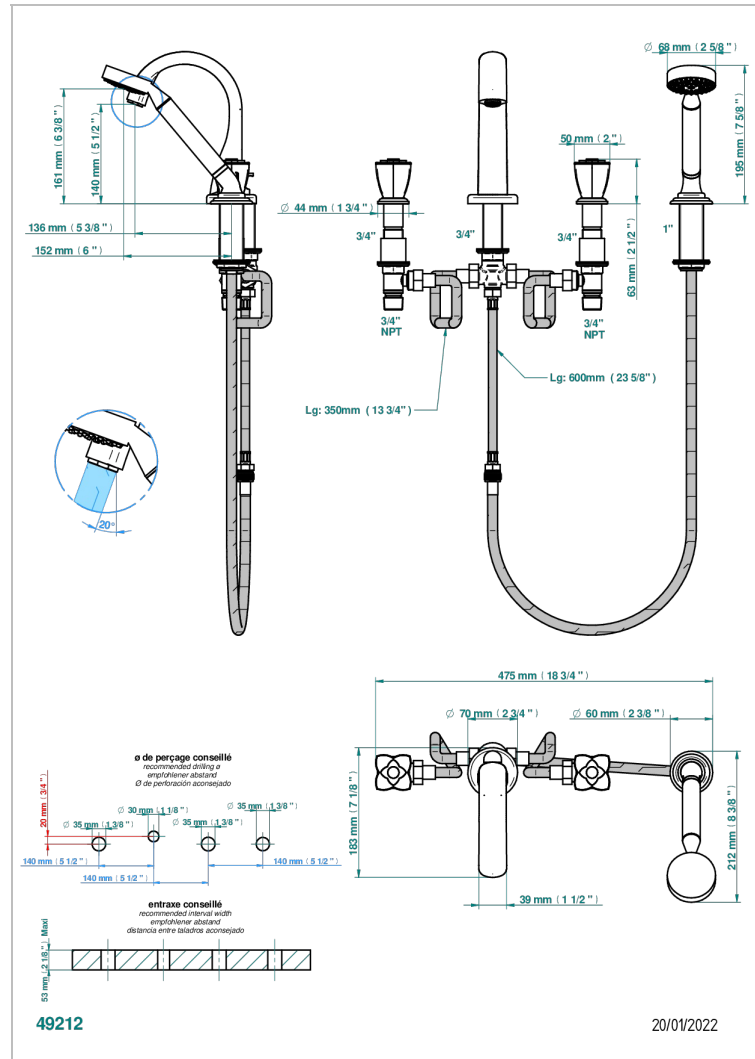

PETALE DE CRISTAL - CLEAR CRYSTAL FINE GOLD THREAD

U6E-112B

Rim mounted 4-hole bath/shower mixer, diverter to normal spout

CHARACTERISTIC

- ACS : 18ACCLY473
- DVGW : DW-6501CO0477
- NF : NF EN 200 - IID/A - Chrome

STANDARDS

TECHNICAL SPECS

- Recommandé : 3 bars (max. 5 bars) - Advised : 43,5 psi (max. 72 psi)
- Bec : 44,5 l/min à 3 bars - Douchette : 9,5 l/min à 3 bars
- Spout : 11.78 gpm at 43.5 psi - Handshower : 2.5 gpm at 43.5 psi