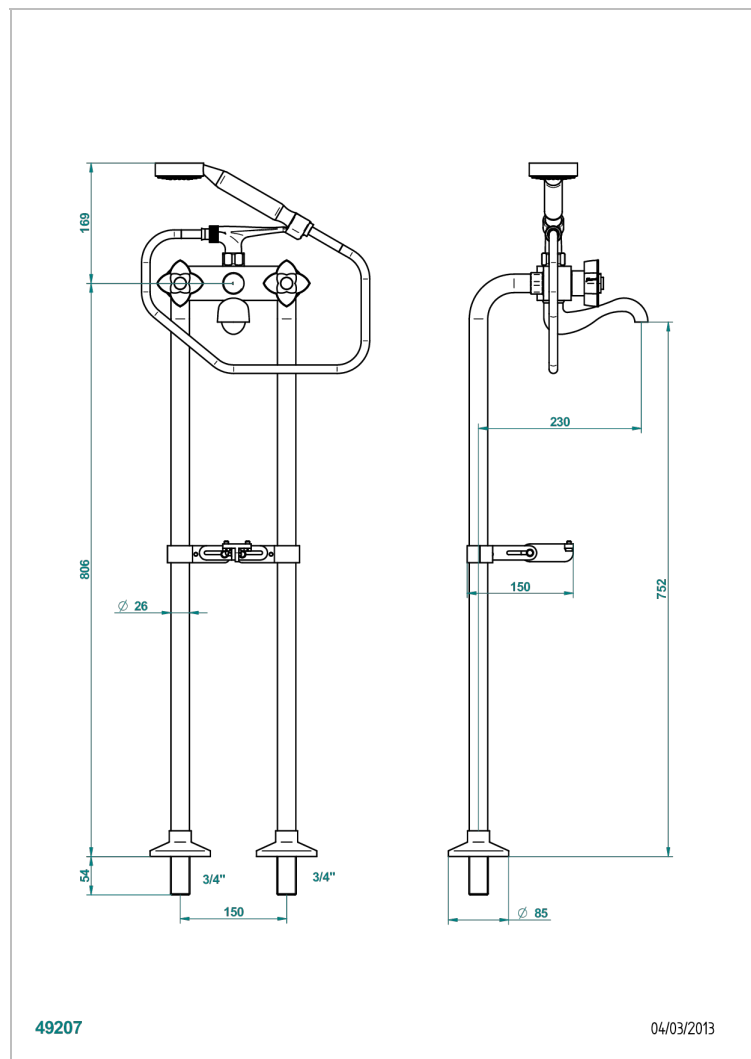

# PETALE DE CRISTAL - CLEAR CRYSTAL FINE GOLD THREAD

U6E-13800

Free-standing 2-hole bath/telephone shower mixer with upright connections  $\varnothing$  26 mm, and "T" piece fixation

## CHARACTERISTIC

- Pétale de Cristal - Clear crystal fine gold thread
- Free-standing 2-hole bath/telephone shower mixer with upright connections  $\varnothing$  26 mm, and "T" piece fixation

## TECHNICAL SPECS

- Recommandé : 3 bars (max. 5 bars) - Advised : 43,5 psi (max. 72 psi)
- Bec : 75 l/min à 3 bars - Douchette : 9,5 l/min à 3 bars
- Spout : 19,8 gpm at 43.5 psi - Handshower : 2.5 gpm at 43.5 psi