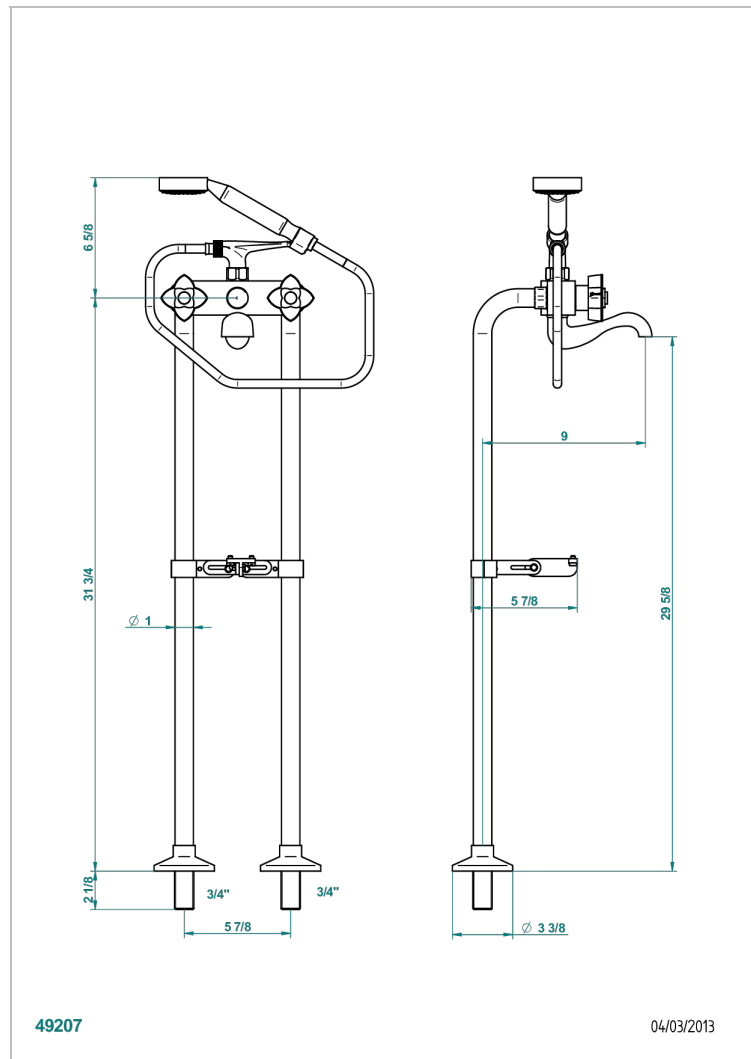

PETALE DE CRISTAL - CLEAR CRYSTAL FINE GOLD THREAD

THG
PARIS

U6E-13800

Free-standing 2-hole bath/telephone shower mixer with upright connections \varnothing 26 mm, and "T" piece fixation

CHARACTERISTIC

- Pétale de Cristal - Clear crystal fine gold thread
- Free-standing 2-hole bath/telephone shower mixer with upright connections \varnothing 26 mm, and "T" piece fixation

TECHNICAL SPECS

- Recommandé : 3 bars (max. 5 bars) - Advised : 43,5 psi (max. 72 psi)
- Bec : 75 l/min à 3 bars - Douchette : 9,5 l/min à 3 bars
- Spout : 19,8 gpm at 43.5 psi - Handshower : 2.5 gpm at 43.5 psi