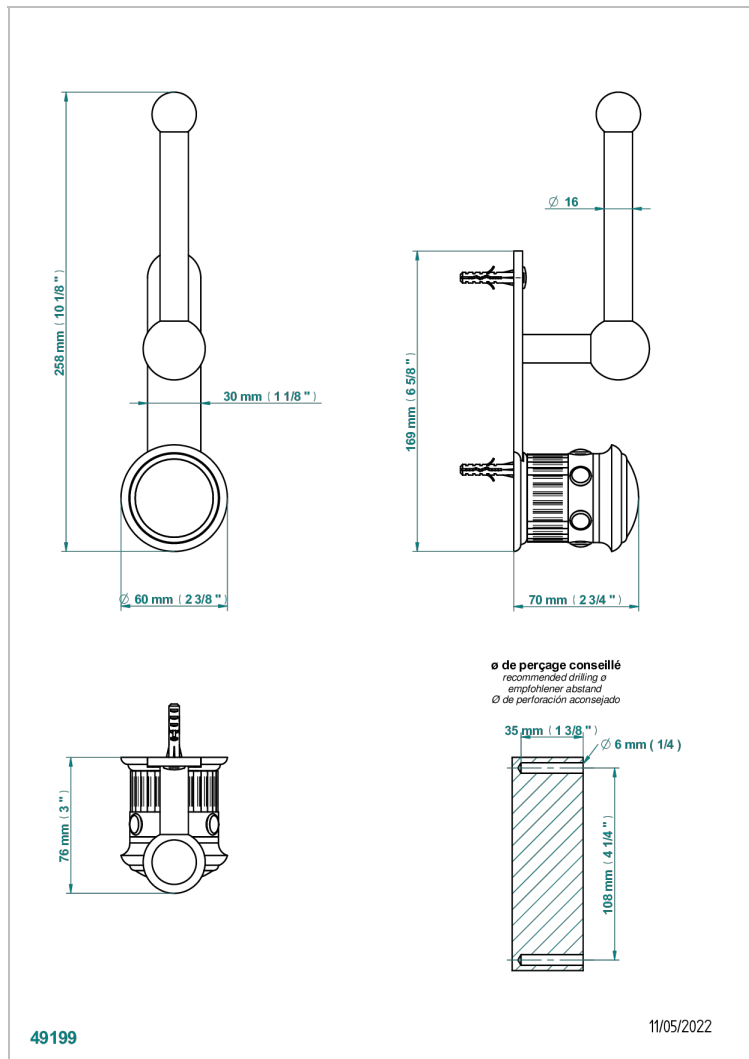

TROCADERO LAPIS LAZULI

U7B-542

Reserve toilet paper holder

THG[®]
PARIS

CHARACTERISTIC

- Trocadéro Lapis Lazuli
- Reserve toilet paper holder

AVAILABLE FINITIONS

Black ceram - D30
Blush PVD - H62
Brass color PVD - H49
Brown bronze color PVD - F33
Chrome polished - A02
Chrome polished / gold polished - G02

Matt nickel color PVD - H56
Nickel antique / Sovereign - H28
Nickel color PVD - H55
Nickel polished - B01
Soft gold - F30
Soft matt gold - F31

Umber PVD - H66