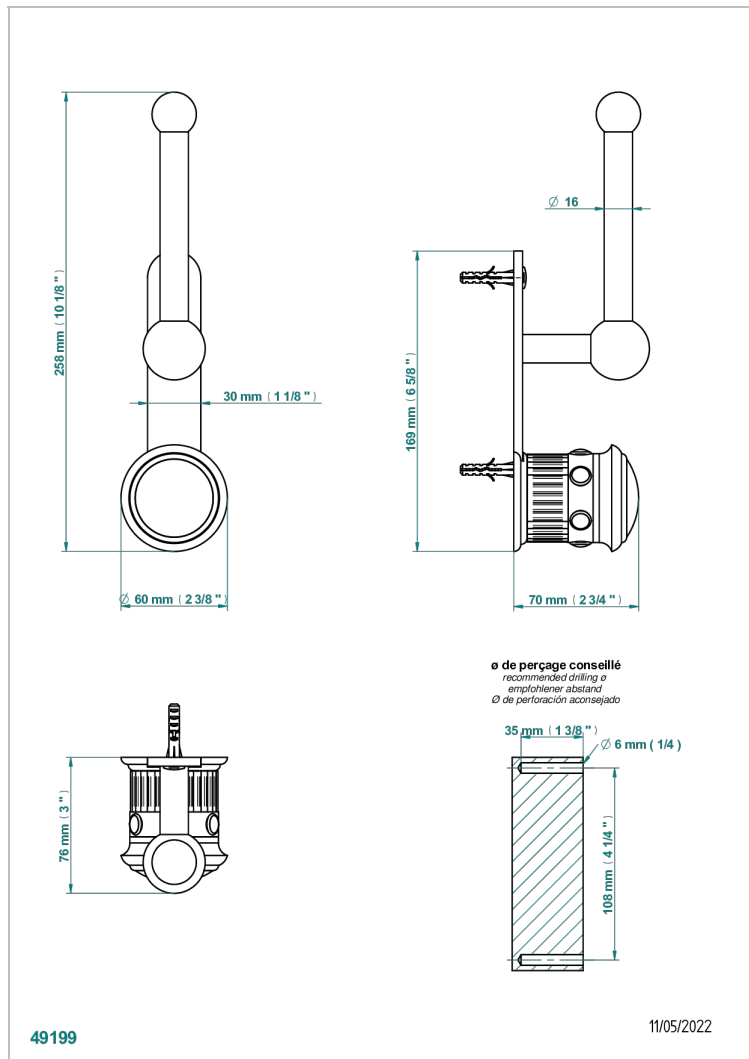

TROCADERO LAPIS LAZULI

U7B-542

Wall mounted WC reserve paper holder

THG[®]
PARIS

CHARACTERISTIC

- Trocadéro Lapis Lazuli
- Wall mounted WC reserve paper holder

AVAILABLE FINITIONS

Antique nickel - H28
Black ceram - D30
Blush PVD - H62
Brass color PVD - H49
Brown bronze color PVD - F33
Gold color PVD - H52